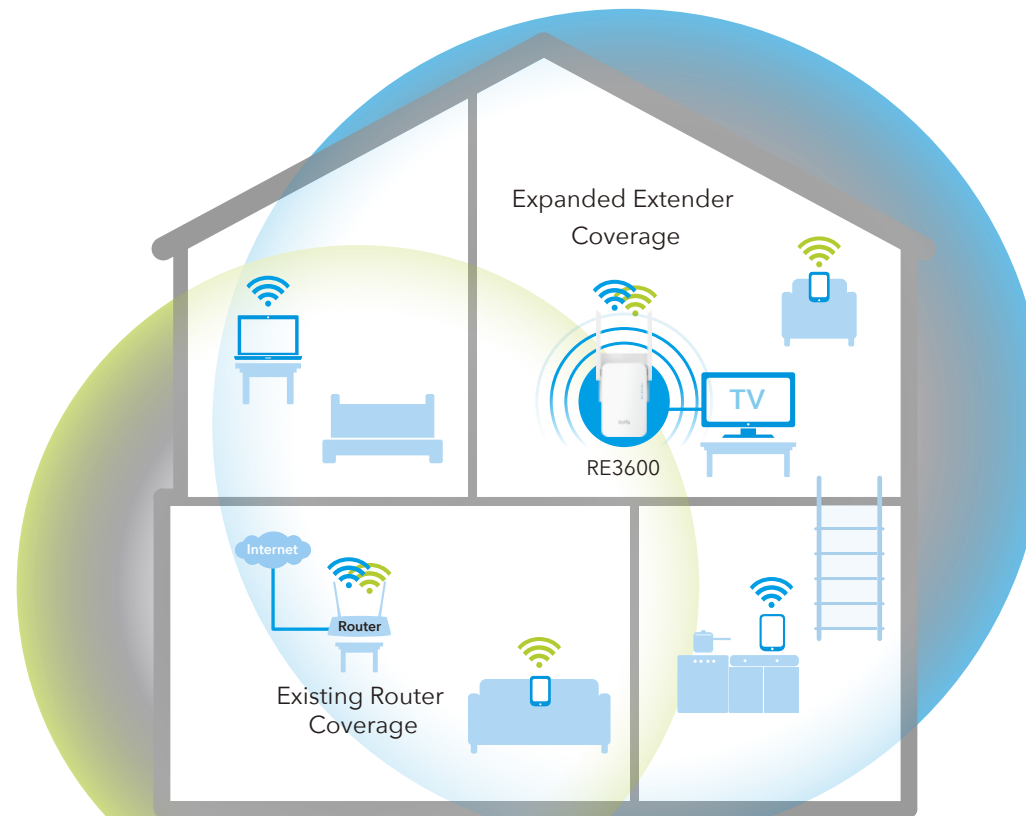

WHOLE HOME
MESH
Expandable Seamless
Coverage

Features

Multi-Link Operation (MLO)

- MLO in Wi-Fi 7 aggregates traffic across multiple bands

Wall-Plug Design

- Easy to install and move

External Antennas

- Provides powerful connectivity and expansive Wi-Fi coverage

Easy Setup

- Setup with the WPS button of the existing router and Cudy RE3600

Ethernet Port

- Connect a wired device for better performance

Enjoy Cudy Whole Home Mesh Wi-Fi System

Extend Your Wireless Coverage with Wi-Fi 7

Say goodbye to Wi-Fi dead zones

A single router has limited Wi-Fi coverage and always causes Wi-Fi dead zones. RE3600 wirelessly connects to your existing router and boosts Wi-Fi signals throughout your home, giving you a smooth Wi-Fi network experience with great capacity and coverage.

More Connections, Better Performance

The latest Wi-Fi 7 technology is built for today's devices, eliminating lag, endless loading and dead spots. It's perfectly suited to your network needs especially for bandwidth-intensive tasks like cloud gaming or 4K UHD video.