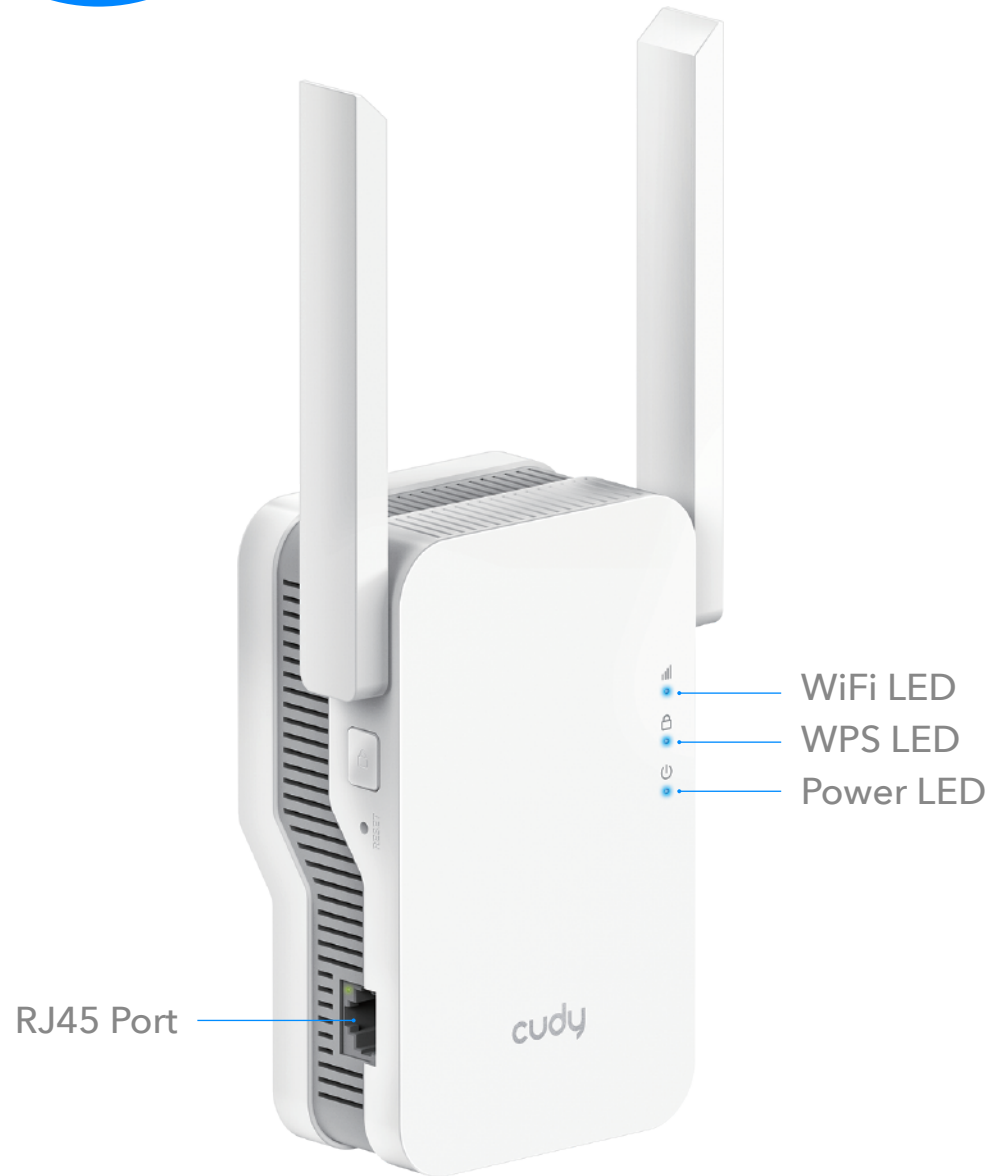

cudy

Model: **RE3600**

BE3600

Mesh Wi-Fi 7 Range Extender

-  Powerful Broadcom 2 GHz Quad-Core CPU
-  Compatible with Any Wi-Fi Router or Gateway
-  3-In-1 Wi-Fi Extender/ Access Point/ Add-on Mesh

Wi-Fi 7

WHOLE HOME
MESH
Expandable Seamless
Coverage

Features

Multi-Link Operation (MLO)

- MLO in Wi-Fi 7 aggregates traffic across multiple bands

Wall-Plug Design

- Easy to install and move

External Antennas

- Provides powerful connectivity and expansive Wi-Fi coverage

Easy Setup

- Setup with the WPS button of the existing router and Cudy RE3600

Ethernet Port

- Connect a wired device for better performance

Enjoy Cudy Whole Home Mesh Wi-Fi System

Extend Your Wireless Coverage with Wi-Fi 7

Say goodbye to Wi-Fi dead zones

A single router has limited Wi-Fi coverage and always causes Wi-Fi dead zones. RE3600 wirelessly connects to your existing router and boosts Wi-Fi signals throughout your home, giving you a smooth Wi-Fi network experience with great capacity and coverage.