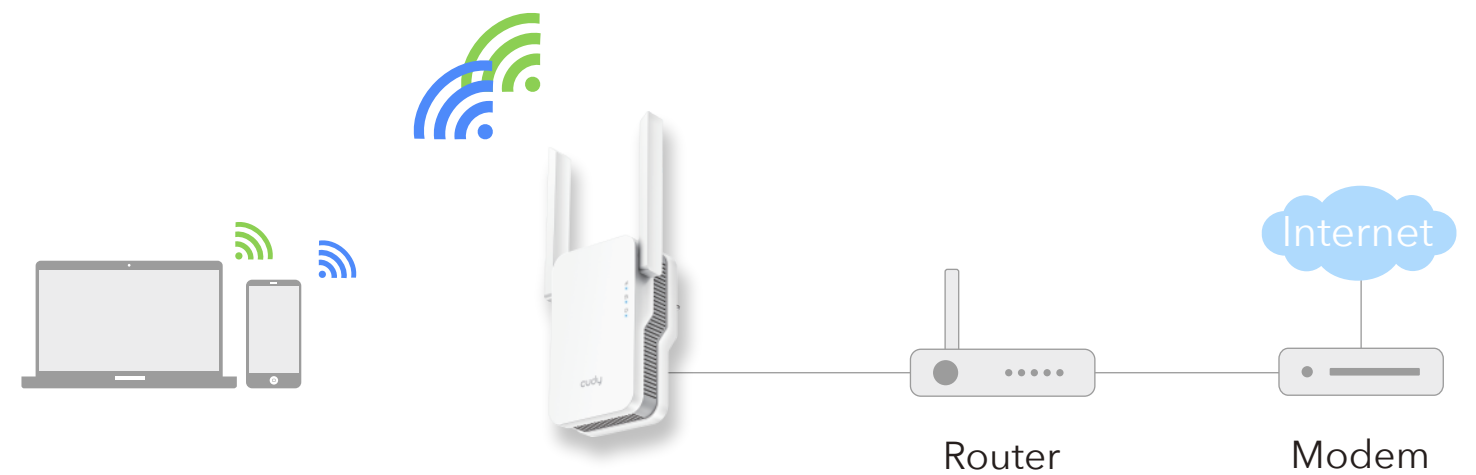

Access Point Mode