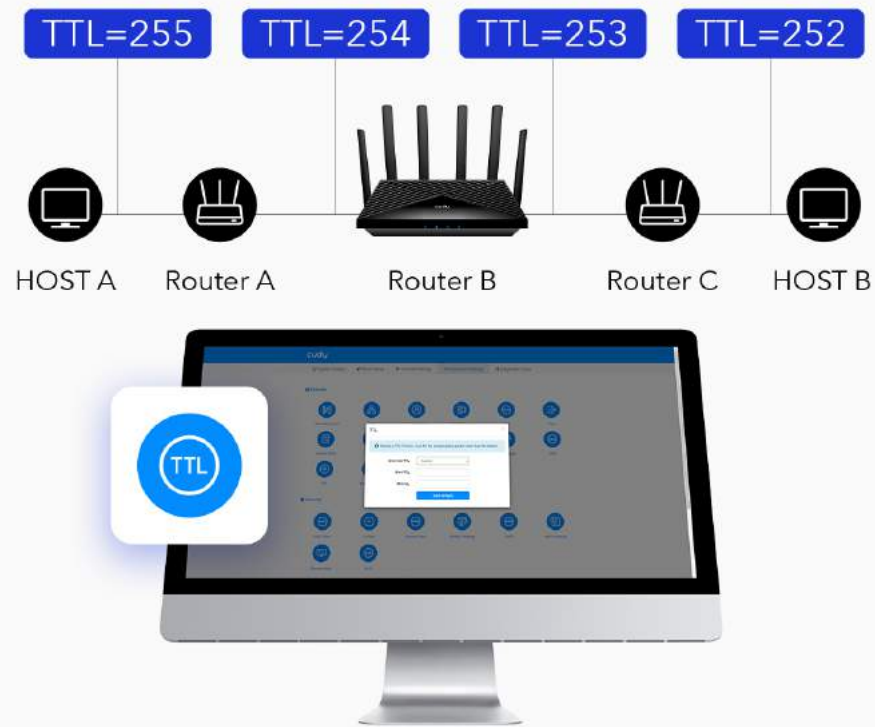

The diagram illustrates the 4G backup feature. It shows two Nano SIM slots (Nano SIM 1 and Nano SIM 2) connected to a WAN/LAN port, which is in turn connected to a SIM card slot. Arrows indicate the flow of data and backup functionality between these components.

WAN Internet, Cellular Backup

Set WAN/LAN port as WAN to enable Cudy use the landline internet from WAN, and 4G connection works as a backup to provide a sustained and reliable internet connection for you.

External SMA Antenna connector

Combined with 4 detachable SMA Antenna interface to connect outdoor cellular antennas for better and stable signal.

Band Lock

Band Select

LTE Bands

- B1
- B3
- B5
- B7
- B8
- B20
- B28
- B38
- B40
- B41

Band Lock

4G band lock make it possible to lock the 4G working frequency to one or several bands to keep the stability of operation.

TTL Settings

TTL Settings

Support manual set TTL values to meet ISP's requirement (such as Verizon, Visible). Support set IPv4 TTL and IPv6 HL Values.