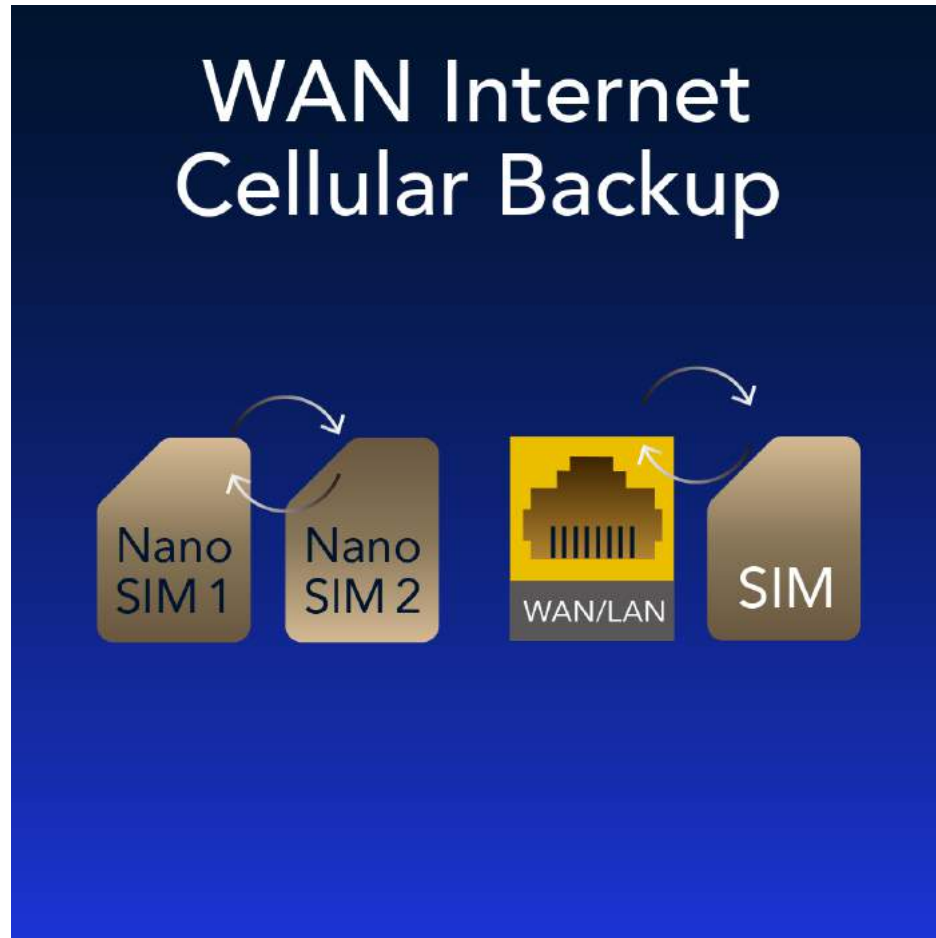

The diagram illustrates the 4G backup feature. It shows two Nano SIM slots (Nano SIM 1 and Nano SIM 2) connected to a WAN/LAN port, which is in turn connected to a SIM card slot. Arrows indicate the flow of data and backup functionality between these components.

WHOLE HOME MESH

VPN

Built-in VPN Server and Client

Future-Proof Remote Management with TR-069

Redundant SIM Slots

Dual SIM slots provide redundancy and keep the device always online. Both SIM slots can be filled, you can choose whether to use SIM card 1 or SIM card 2, or auto select by Cudy.

WAN Internet, Cellular Backup

Set WAN/LAN port as WAN to enable Cudy use the landline internet from WAN, and 4G connection works as a backup to provide a sustained and reliable internet connection for you.

External SMA Antenna connector

Combined with 4 detachable SMA Antenna interface to connect outdoor cellular antennas for better and stable signal.

Band Lock

Band Select

LTE Bands

- B1
- B3
- B5
- B7
- B8
- B20
- B28
- B38
- B40
- B41