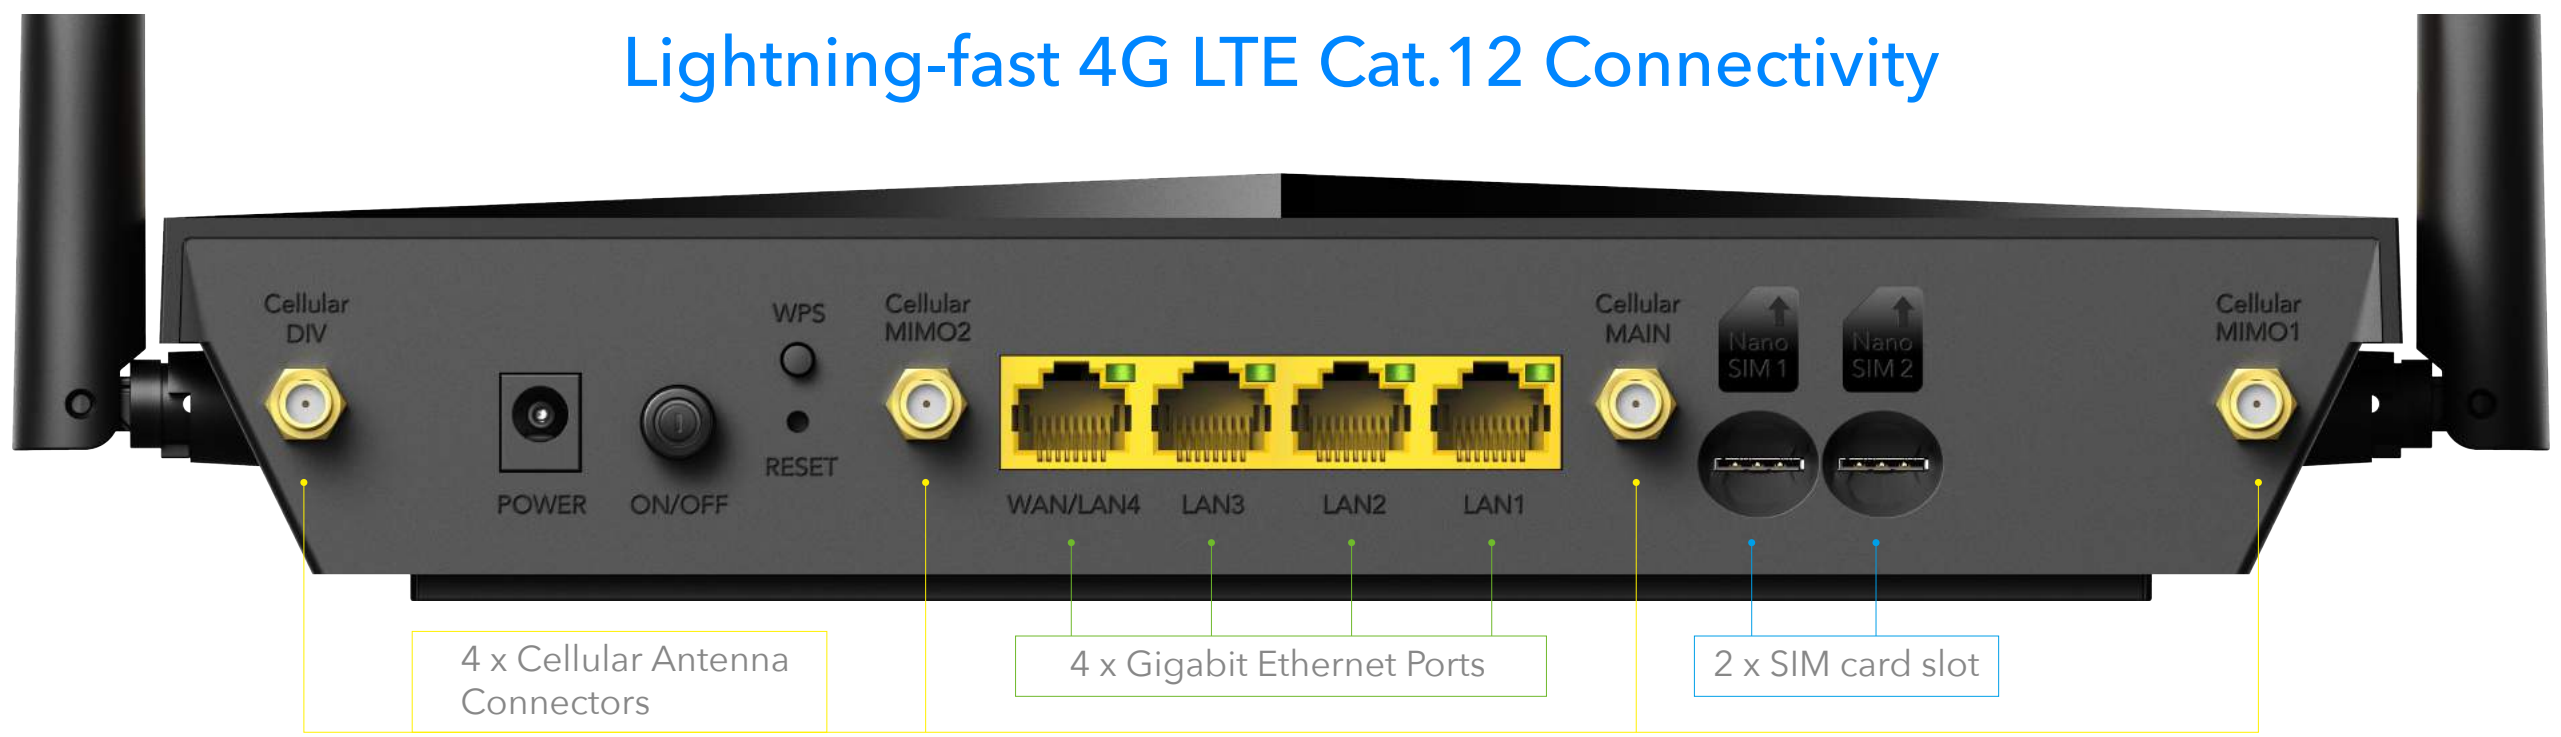

4G LTE CAT 12
Wi-Fi Router
Model: LT12

4G LTE-A PRO
Cat.12

Lightning-fast 4G LTE Cat.12 Connectivity

Cat.12

Lightning-fast 4G LTE Cat.12 Connectivity

AC1200

High speed Dual Band WiFi

WAN Internet 4G Backup

The diagram illustrates the 4G backup feature. It shows two Nano SIM slots (Nano SIM 1 and Nano SIM 2) connected to a WAN/LAN port, which is in turn connected to a SIM card slot. Arrows indicate the flow of data and backup functionality between these components.

WHOLE HOME MESH

VPN

Built-in VPN Server and Client

Future-Proof Remote Management with TR-069

Redundant SIM Slots

Dual SIM slots provide redundancy and keep the device always online. Both SIM slots can be filled, you can choose whether to use SIM card 1 or SIM card 2, or auto select by Cudy.

External SMA Antenna connector

Combined with 4 detachable SMA Antenna interface to connect outdoor cellular antennas for better and stable signal.

Band Lock

Band Select

LTE Bands

- B1
- B3
- B5
- B7
- B8
- B20
- B28
- B38
- B40
- B41