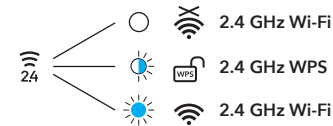

## Connect your telephone if needed

Use an RJ11 cable to plug it into the RJ11 port on the 4G Voice Router and the telephone. Typically, the RJ11 cable comes with the phone.

## LED

If the cellular signal strength is weak, try placing the 4G router near windows and check again.

If the cellular signal is weak everywhere indoors, try installing extension 4G antennas (which are not included in the box) into the SMA connectors on the back of the router and placing the antennas outdoors.