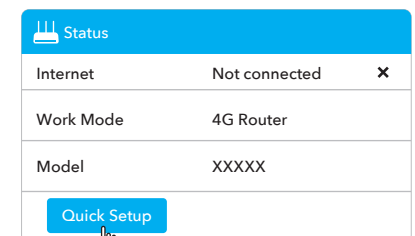

7 Follow the system instruction

If 4G is not connected, or if you want to customize the router yourself, click "Quick Setup" and follow the step-by-step instructions to configure the router.