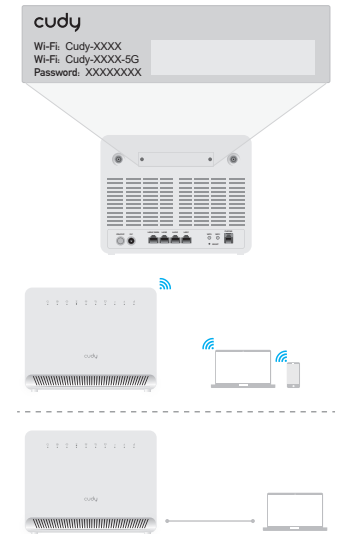

3 Connect the network

Connect your devices to the router via Wi-Fi or an Ethernet cable. The Wi-Fi name and password is printed on the back of the router.