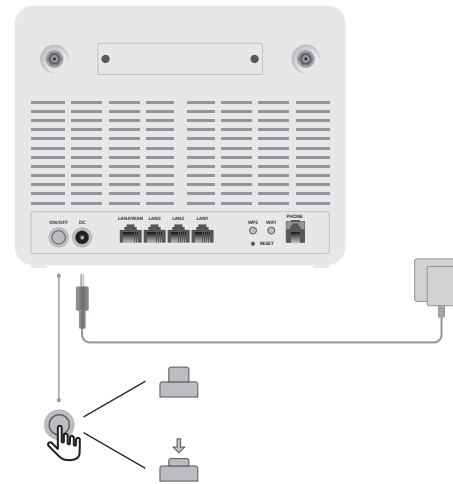

### 1 Insert your SIM card

Align your nano SIM card with the SIM icon on the bottom side, and Insert the card into the SIM slot until you hear a clicking sound.

### 2 Power the device

Connect the power adapter and press the power button to turn on the router. Wait 2 minutes for it to start.