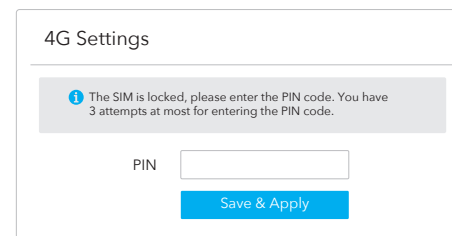

6 Input PIN if needed

If this message pops up, please enter your PIN and click "Save & Apply", or contact your cellular provider for help.