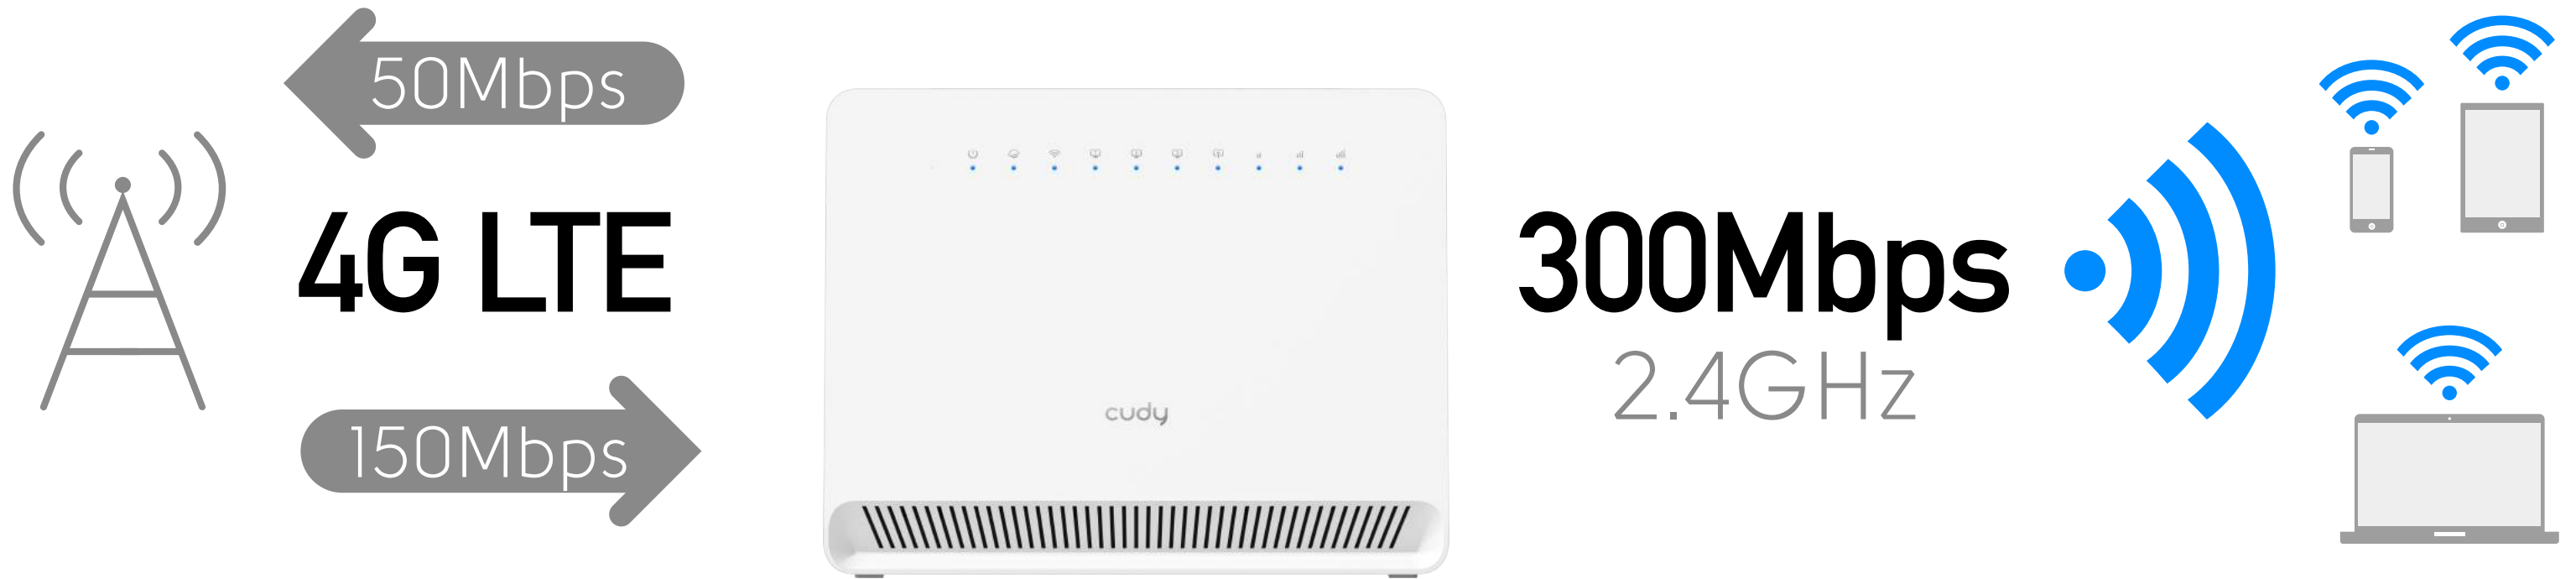

Model: LT400E

4G LTE

Cat 4 Wi-Fi Router

- ✓ 4G LTE FDD & TDD Cat 4
- ✓ 150Mbps LTE + 300Mbps Wi-Fi
- ✓ 4x 10/100 Mbps Ethernet ports
- ✓ VPN Protocol Support
- ✓ DNS over Cloudflare/Google/Quad9

4G LTE Up to 150 Mbps Download

LT400E is equipped with 4G LTE Cat. 4 standard with maximum speed of 150/50 Mbps (DL/UL). Enjoy the convenience of plug and play for network everywhere provided by 4G LTE. Suitable for streaming and surveillance.

Get Wi-Fi Where You Need It

Tested in the field for years to ensure universal compatibility with 4 advanced antennas to deliver a smooth connection. Simply plug in a SIM card and power on this elegant piece of technology to utilize fast and stable Wi-Fi, whether you're at home or working remote.

Guest Network separate guest access from your family network. Maintain high security across your network to help ensure your privacy is safe while online.

Highlights

- 4G LTE Cat. 4 Up to 150 Mbps Download
- Up to 300 Mbps WiFi speed
- Four Gigabit Ethernet Ports (WAN Failover)
- VPN Server and Client