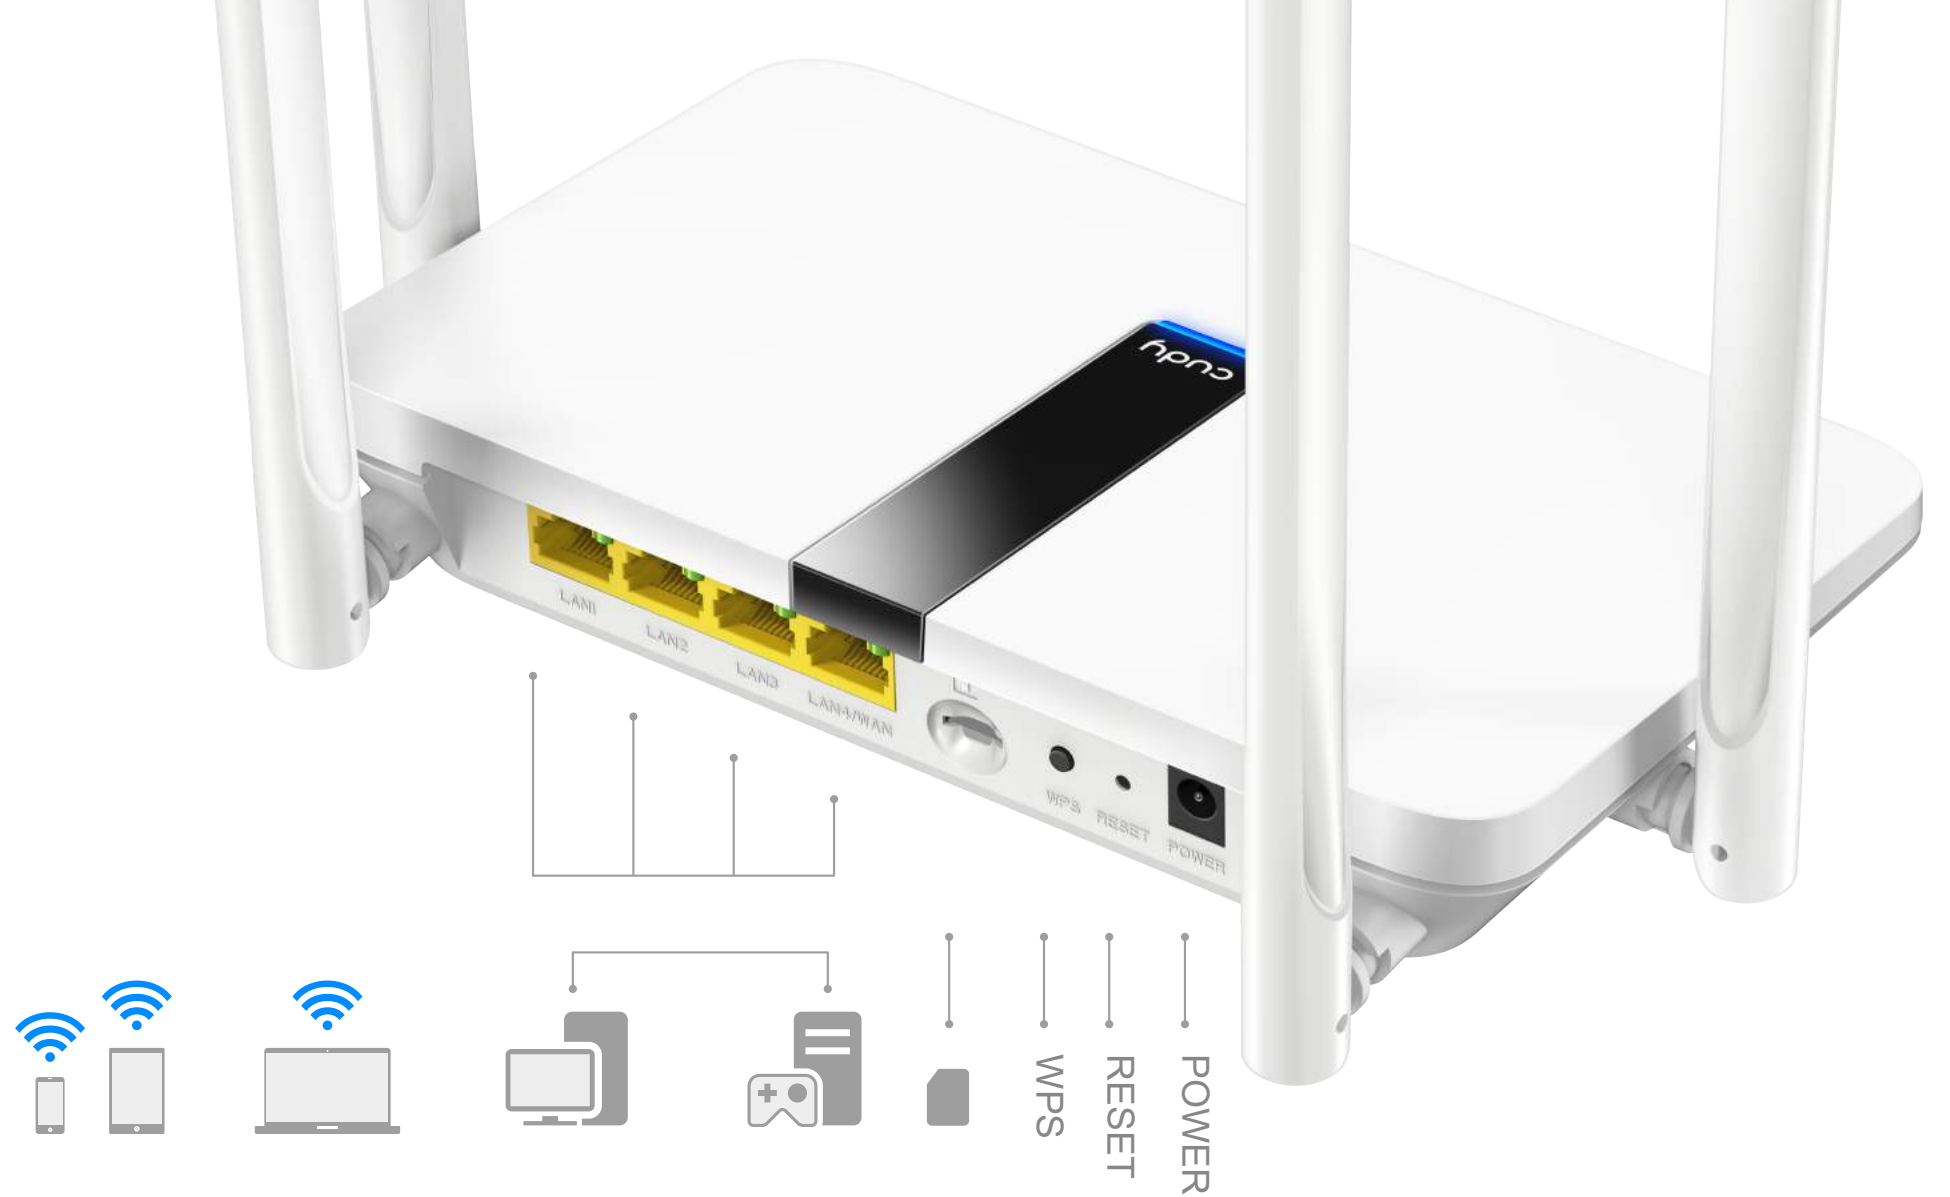

### Get Wi-Fi Where You Need It

Tested in the field for years to ensure universal compatibility with 4 advanced antennas to deliver a smooth connection. Simply plug in a SIM card and power on this elegant piece of technology to utilize fast and stable Wi-Fi, whether you're at home or working remote.

## Plug and Play

With an integrated 4G LTE modem and a built-in SIM card slot, all you need to do is insert a nano SIM card and turn on the router. Enjoying fast, stable Wi-Fi on a 4G LTE network has never been easier.

## Flexible WAN/LAN Port

The WAN/LAN port can be configured as a WAN or LAN port. When working on LAN mode, LT450 is just a normal 4G LTE router. While working on WAN mode, LT450 can maintain 4G and WAN connections at the same time, and provide Internet preferentially from wired ports to reduce 4G mobile data tariffs.

## Interface

- 1 x 10/100Mbps WAN/LAN Port
- 3 x 10/100Mbps LAN Ports
- 1 x Power Jack
- 1 x SIM Card Slot