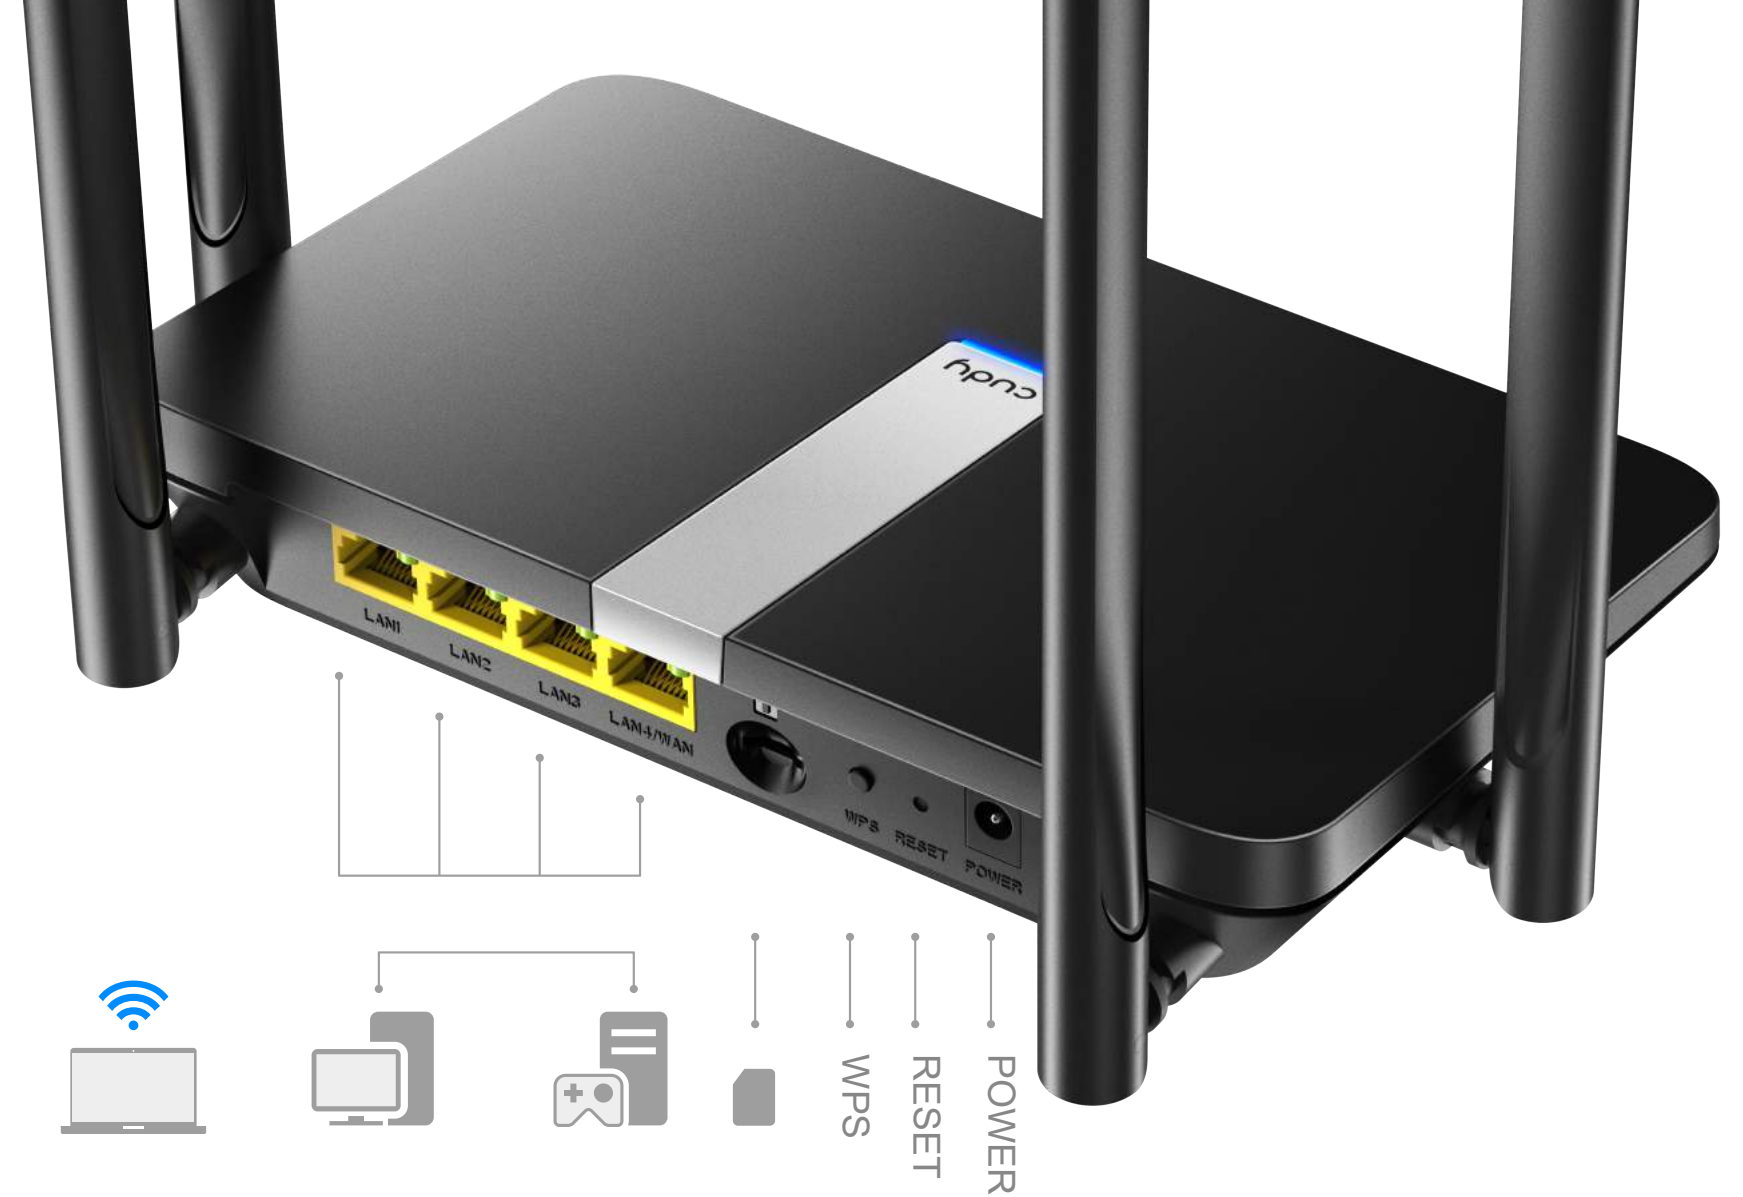

## Get Wi-Fi Where You Need It

Tested in the field for years to ensure universal compatibility with 4 advanced antennas to deliver a smooth connection. Simply plug in a SIM card and power on this elegant piece of technology to utilize fast and stable Wi-Fi, whether you're at home or working remote.

## Plug and Play

With an integrated 4G LTE modem and a built-in SIM card slot, all you need to do is insert a nano SIM card and turn on the router. Enjoying fast, stable Wi-Fi on a 4G LTE network has never been easier.

## Flexible WAN/LAN Port

The WAN/LAN port can be configured as a WAN or LAN port. When working on LAN mode, LT500 is just a normal 4G LTE router. While working on WAN mode, LT500 can maintain 4G and WAN connections at the same time, and provide Internet preferentially from wired ports to reduce 4G mobile data tariffs.

## Interface

- 1 x 10/100Mbps WAN/LAN Port
- 3 x 10/100Mbps LAN Ports
- 1 x Power Jack
- 1 x SIM Card Slot