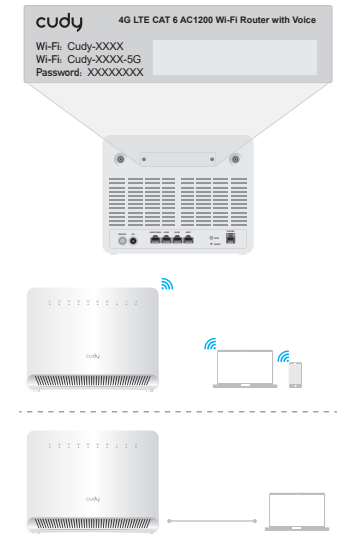

810600188

1 Insert your SIM card

Align your nano SIM card with the SIM icon on the bottom side, and Insert the card into the SIM slot until you hear a clicking sound.

2 Power the device

Connect the power adapter and press the power button to turn on the router. Wait 2 minutes for it to start.

3 Connect the network

Connect your devices to the router via Wi-Fi or an Ethernet cable. The Wi-Fi name and password is printed on the back of the router.

4 Check the LED

When the LED turns solid, the router is connected to the cellular network.