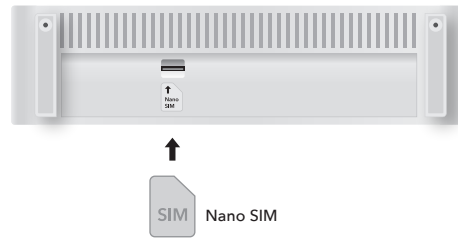

810600188

1 Insert your SIM card

Align your nano SIM card with the SIM icon on the bottom side, and Insert the card into the SIM slot until you hear a clicking sound.

2 Power the device

Connect the power adapter and press the power button to turn on the router. Wait 2 minutes for it to start.