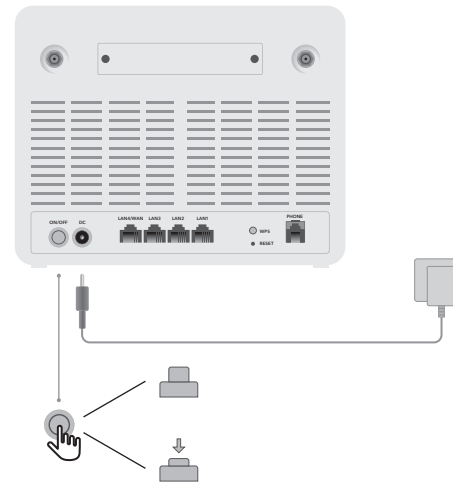

810600188

1 Insert your SIM card

Align your nano SIM card with the SIM icon on the bottom side, and Insert the card into the SIM slot until you hear a clicking sound.

2 Power the device

Connect the power adapter and press the power button to turn on the router. Wait 2 minutes for it to start.

3 Connect the network

Connect your devices to the router via Wi-Fi or an Ethernet cable. The Wi-Fi name and password is printed on the back of the router.

4 Check the LED

When the LED turns solid, the router is connected to the cellular network.