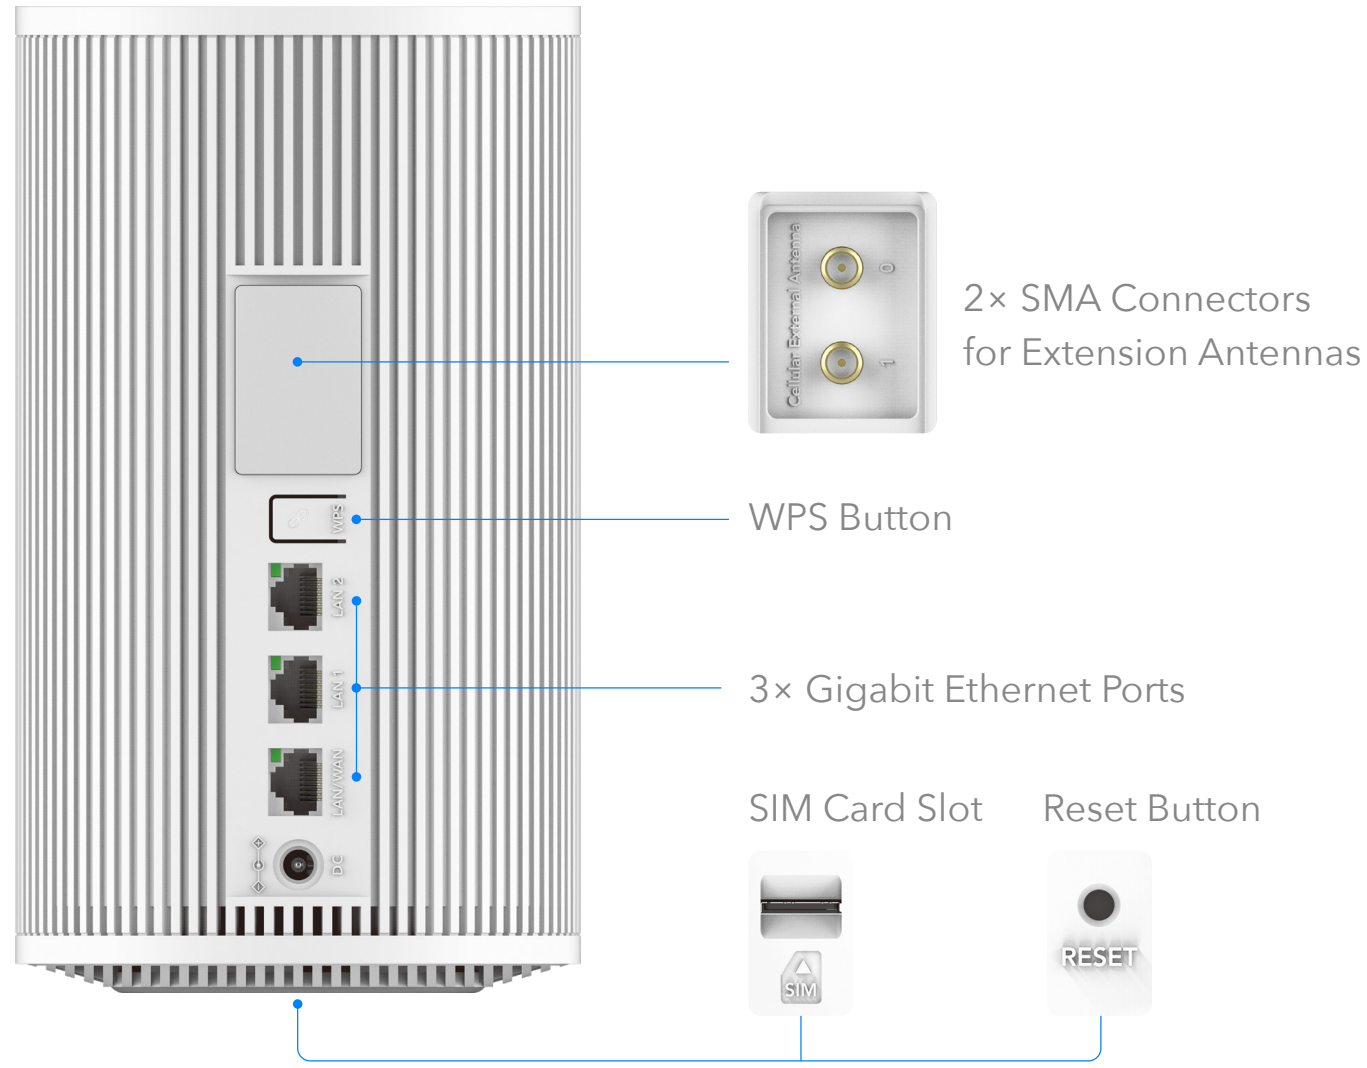

5G. Wi-Fi 6. Top-Notch Network.

Lightning-Fast 5G up to 3.4 Gbps Download

The Carrier Aggregation and 4x4 MIMO accelerate internet speed and reduce network latency to provide premium networks for bandwidth/latency-sensitive applications.

CA **Carrier Aggregation**
Improves stability drastically

4x4 MIMO
Boosts speeds with multiple streams