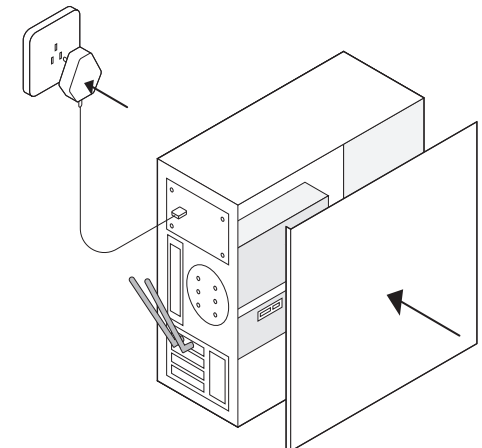

Note: If the bracket is not suitable for your computer, detach it from the adapter's board and replace it with the low-profile bracket.

4. Locate an available USB connector and carefully plug the Bluetooth USB cable into it.

5. Connect the antennas to the adapter.

WE3000 / WE3000S

WE4000

6. Replace the case panel, plug in the power cable and turn on your computer.

Note: If the Bluetooth USB cable is not correctly connected to the motherboard, Bluetooth function won't work even after driver installation.