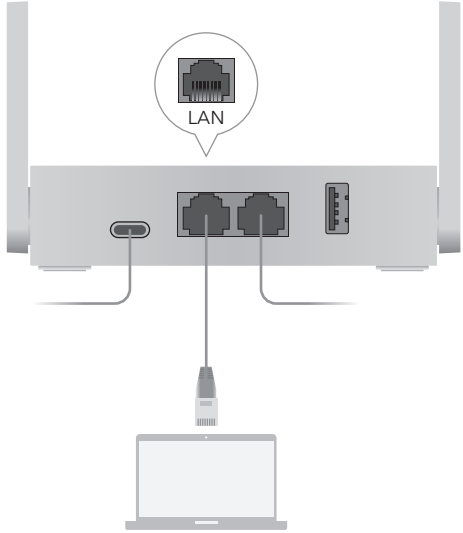

B. Wired

Turn off the Wi-Fi on your computer and connect it to router's LAN port via an Ethernet cable.