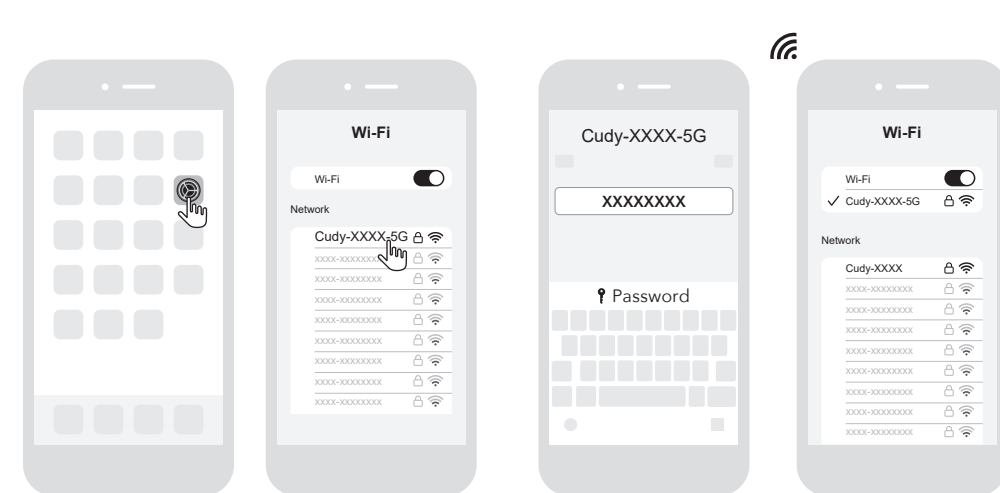

**1** Connect the USB-C power adapter to the router and wait for it to boot up.

**2** Connect the **WAN** port to DSL/Cable Modem or the Ethernet wall outlet.

**3** Connect your device to the router using A Wireless or B Wired method.

### A. Wireless

Connect your device to the router's Wi-Fi using the SSID (network name) and Password printed on the bottom of the router.