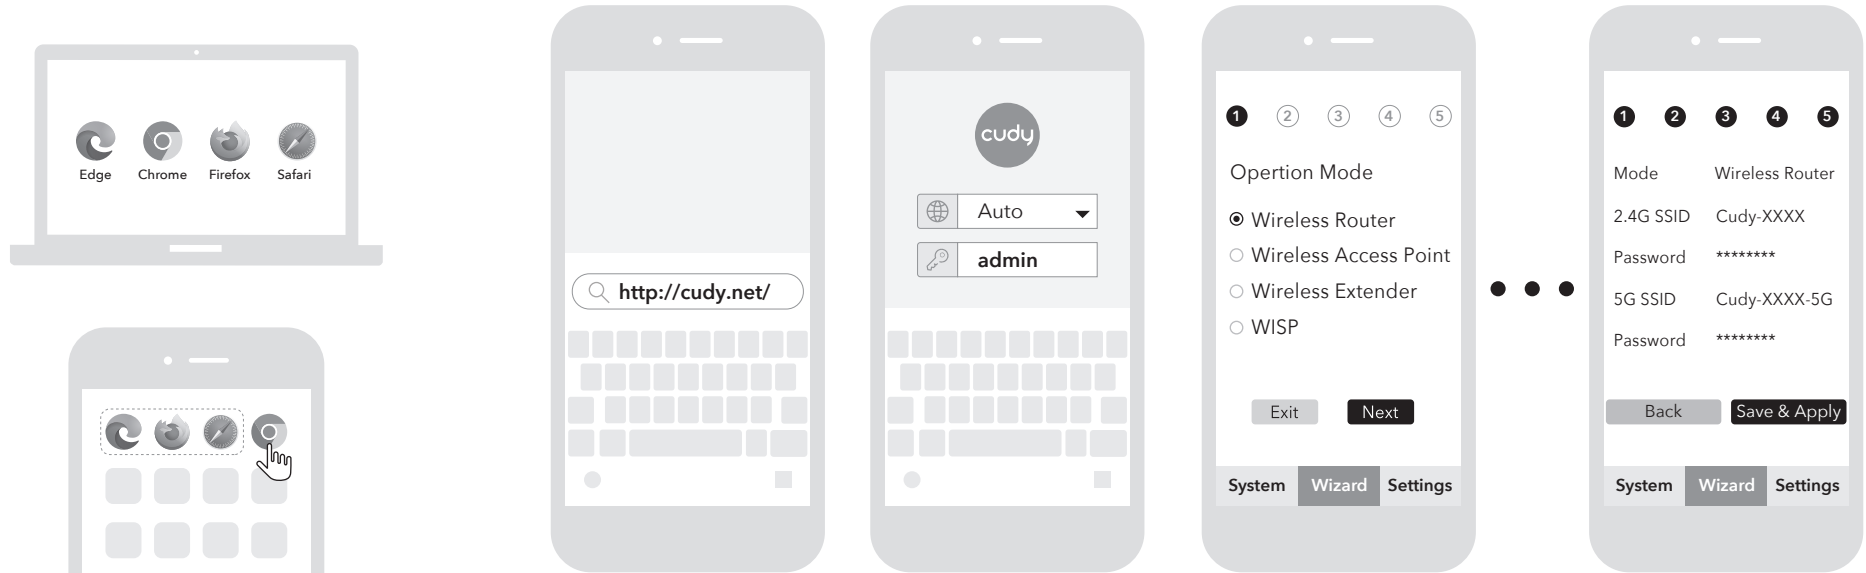

4 Open a browser and follow the pictures to set up the router.

Enjoy the internet!

EU Declaration of Conformity

1. English:

Cudy hereby declares that the device is in compliance with the essential requirements and other relevant provisions of directives 2014/53/EU, 2009/125/EC and 2011/65/EU.
The original EU declaration of conformity can be found at <http://www.cudy.com/ce>.

2. Deutsch:

Cudy erklärt hiermit, dass das Gerät den grundlegenden Anforderungen und anderen relevanten Bestimmungen der Richtlinien 2014/53/EU, 2009/125/EG und 2011/65/EU entspricht.
Die originale EU-Konformitätserklärung finden Sie unter <http://www.cudy.com/ce>.

3. Español:

Cudy declara por la presente que el dispositivo cumple con los requisitos esenciales y otras disposiciones relevantes de las directivas 2014/53/EU, 2009/125/EC y 2011/65/EU.
La declaración de conformidad de la UE original se puede encontrar en <http://www.cudy.com/ce>.

4. Italiano:

Cudy dichiara che il dispositivo è conforme ai requisiti essenziali e ad altre disposizioni pertinenti delle direttive 2014/53/UE, 2009/125/CE e 2011/65/UE.
La dichiarazione di conformità UE originale è disponibile all'indirizzo <http://www.cudy.com/ce>.

5. Français:

Cudy déclare par la présente que l'appareil est conforme aux exigences essentielles et aux autres dispositions pertinentes des directives 2014/53/UE, 2009/125/CE et 2011/65/UE.
La déclaration de conformité UE originale est disponible sur <http://www.cudy.com/ce>.

6.Ελληνικό:

Η Cudy δηλώνει με το παρόν ότι η συσκευή συμμορφώνεται με τις βασικές απαιτήσεις και άλλες σχετικές διατάξεις των οδηγιών 2014/53/ΕΕ, 2009/125/ΕΚ και 2011/65/ΕΕ.
Η αρχική δήλωση συμμόρφωσης ΕΕ βρίσκεται στη διεύθυνση <http://www.cudy.com/ce>.

7. Nederlands:

Cudy verklaart hierbij dat het apparaat in overeenstemming is met de essentiële vereisten en andere relevante bepalingen van de richtlijnen 2014/53/EU, 2009/125/EG en 2011/65/EU.
De originele EU-conformiteitsverklaring is te vinden op <http://www.cudy.com/ce>.

8. Português:

A Cudy declara que o dispositivo está em conformidade com os requisitos essenciais e outras disposições relevantes das diretivas 2014/53/UE, 2009/125/EC e 2011/65/UE.
A declaração de conformidade original da UE pode ser encontrada em <http://www.cudy.com/ce>.

9. Polski:

Cudy oświadcza niniejszym, że urządzenie jest zgodne z zasadniczymi wymaganiami i innymi stosownymi postanowieniami dyrektyw 2014/53/UE, 2009/125/WE i 2011/65/UE.
Oryginalną deklarację zgodności UE można znaleźć na stronie <http://www.cudy.com/ce>.

10. Türkçe:

Cudy, cihazın 2014/53/EU, 2009/125/EC ve 2011/65/EU direktiflerinin temel gereksinimlerine ve diğer ilgili hükümlerine uygun olduğunu beyan eder.
Orijinal AB uyumluluk beyanı <http://www.cudy.com/ce> adresinde bulunabilir.

11. Norsk: