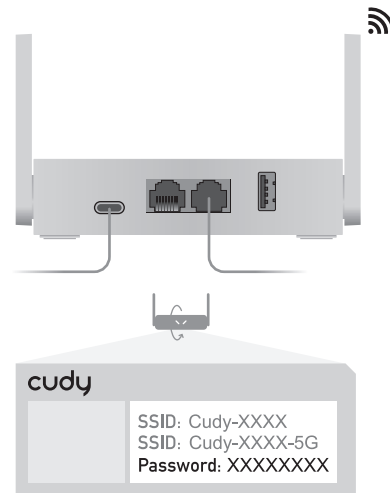

**1** Connect the USB-C power adapter to the router and wait for it to boot up.

**2** Connect the **WAN** port to DSL/Cable Modem or the Ethernet wall outlet.

**3** Connect your device to the router using A Wireless or B Wired method.

### A. Wireless

Connect your device to the router's Wi-Fi using the SSID (network name) and Password printed on the bottom of the router.