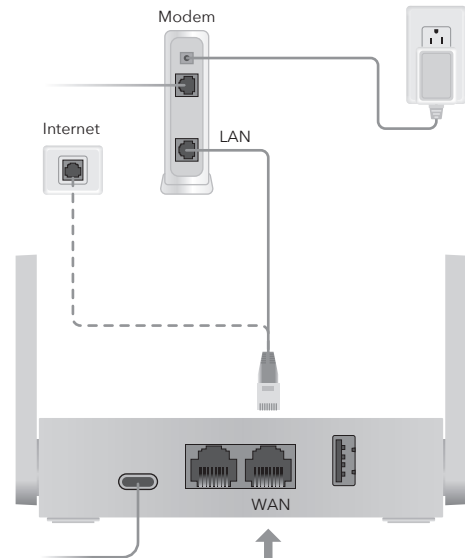

**1** Connect the USB-C power adapter to the router and wait for it to boot up.

**2** Connect the **WAN** port to DSL/Cable Modem or the Ethernet wall outlet.

**3** Connect your device to the router using A Wireless or B Wired method.