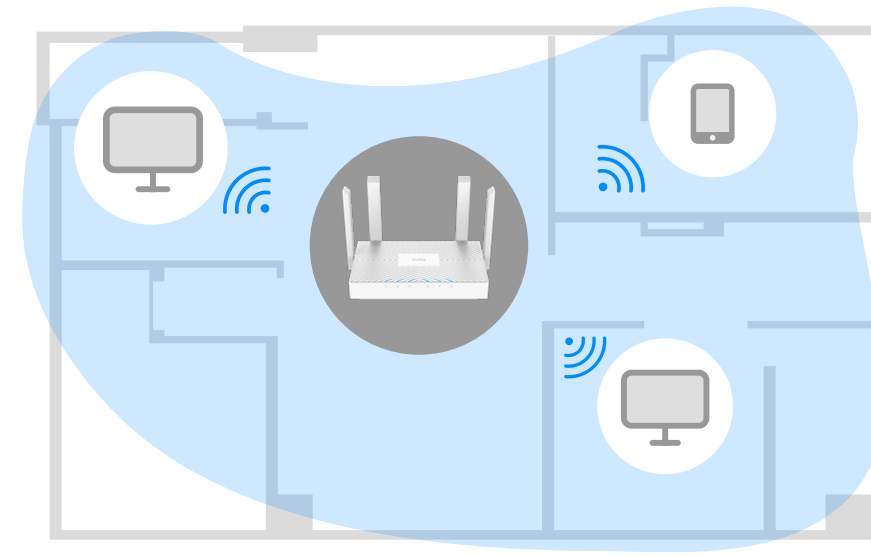

Extensive Coverage