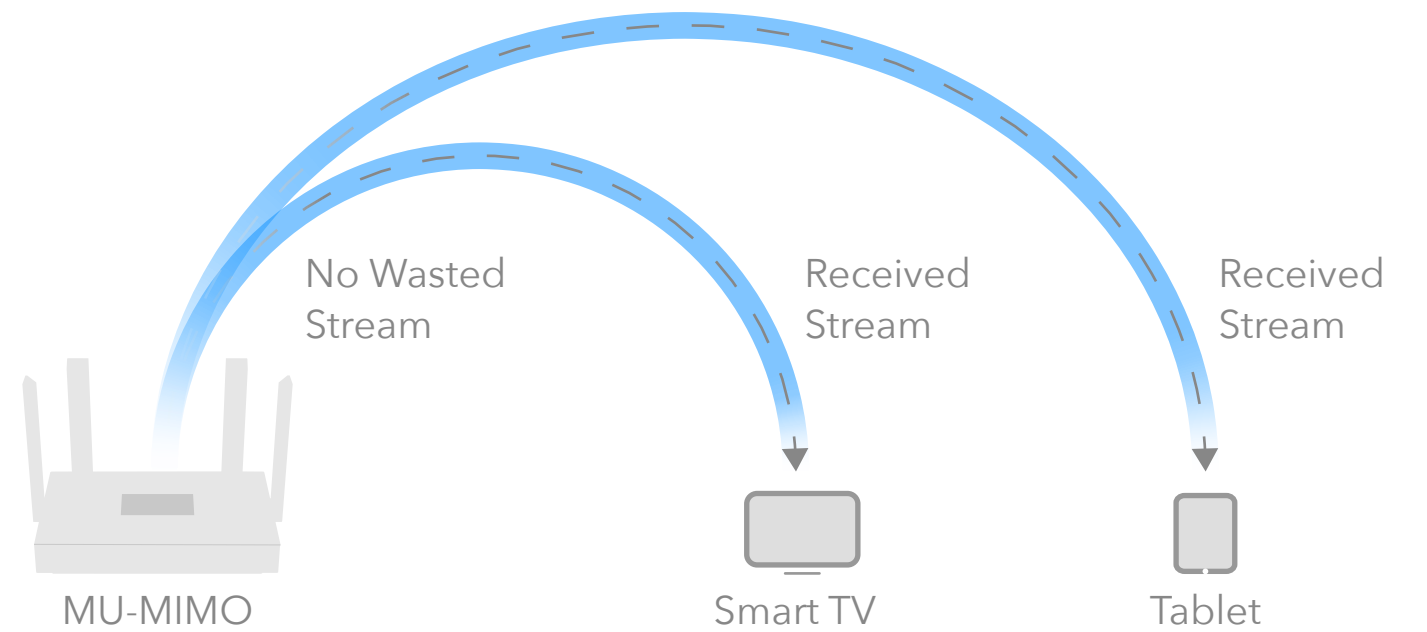

Extensive Coverage