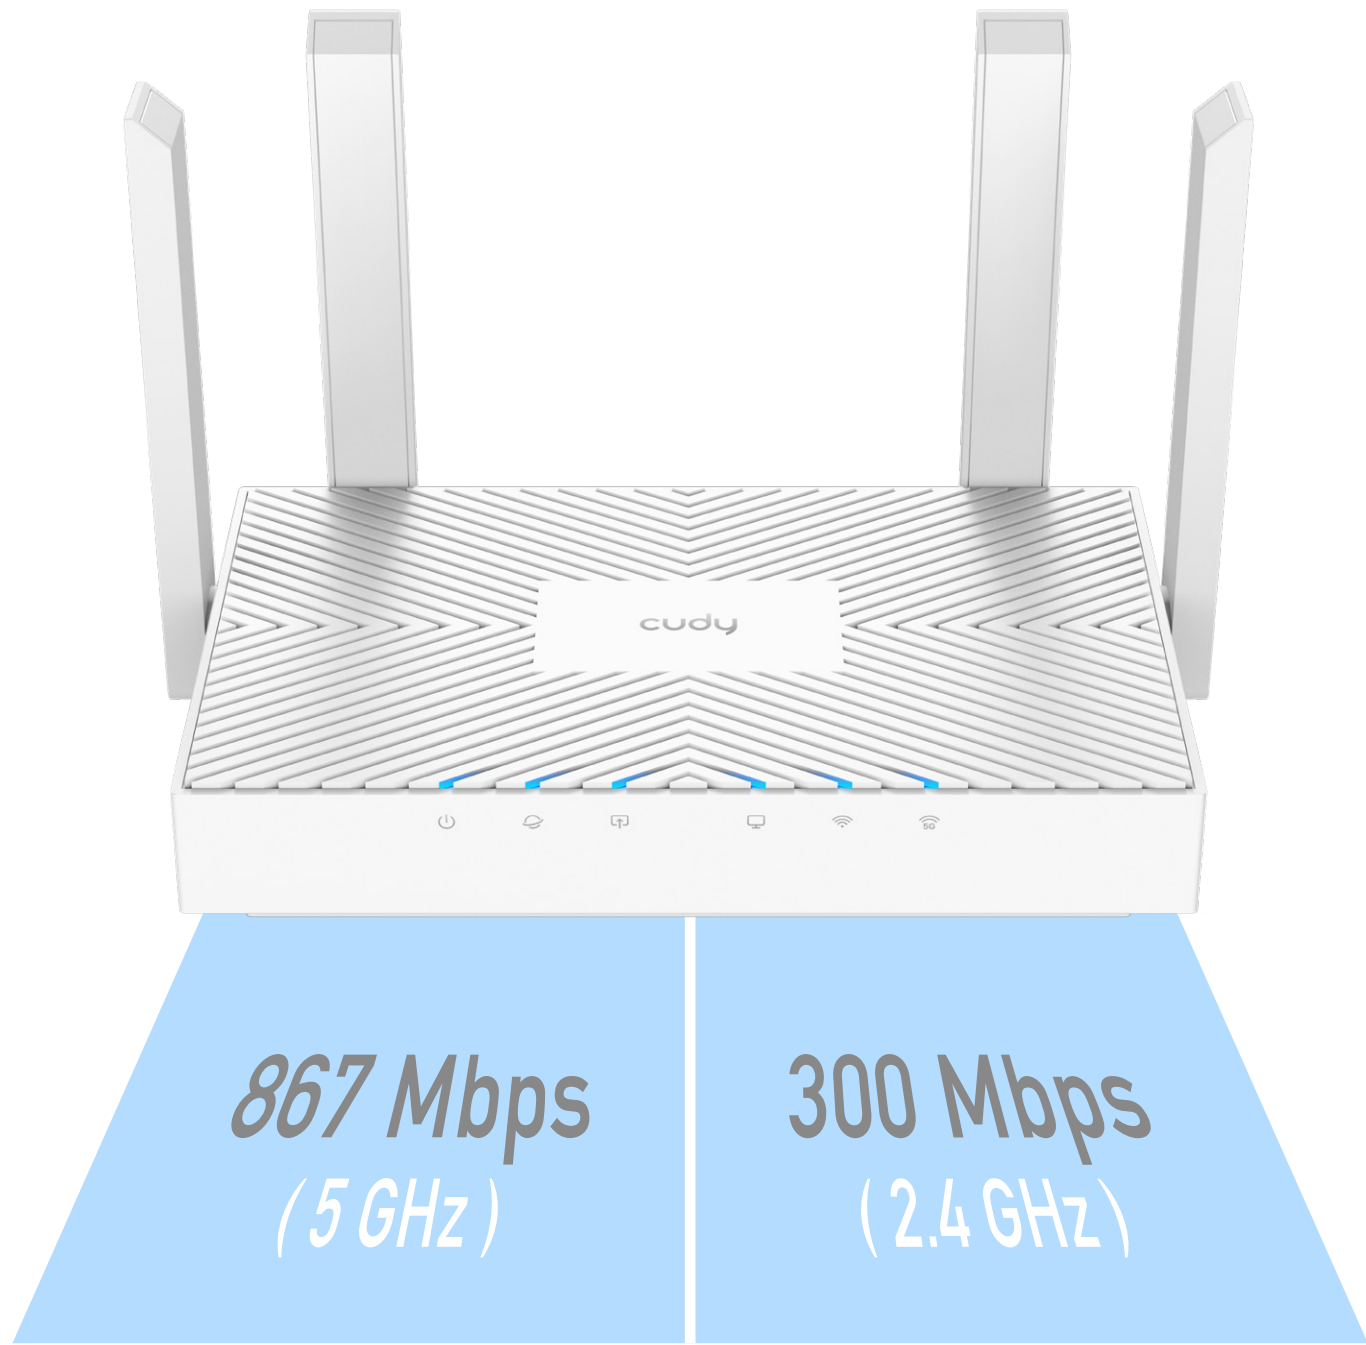

## Gigabit Mesh Wi-Fi Router

-  Up to 867 Mbps + 300 Mbps Wi-Fi Speed
-  Powerful Dual-Core Processor
-  MU-MIMO and Beamforming
-  VPN Server and Client

Up to 1.2 Gbps Wi-Fi Speed: Enjoy smooth streaming, downloading, and gaming with extremely fast Wi-Fi Speed.