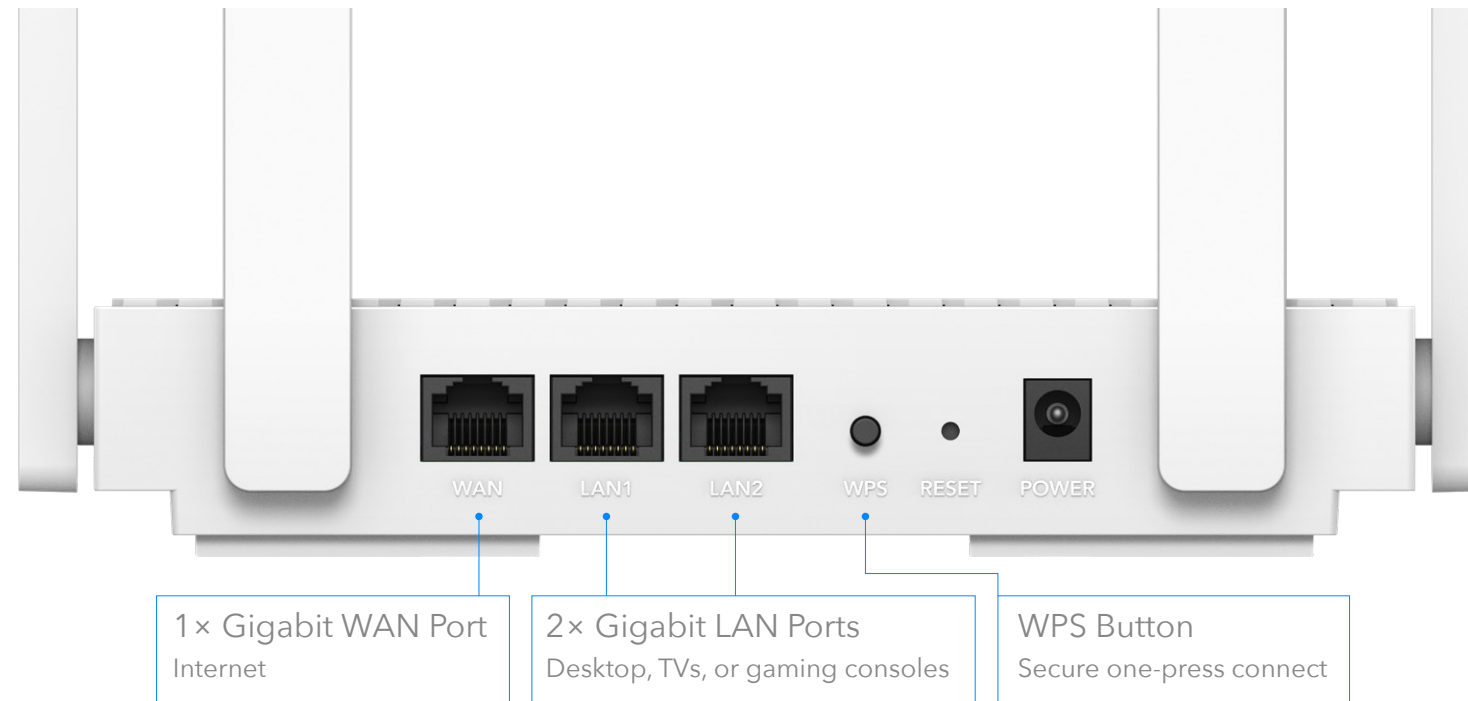

4 x Omni-Directional Antennas

Four antennas with beamforming boasts better “wall-penetrating” capabilities, offering broader WiFi coverage.

3 x Gigabit Ports

Enables superfast Internet speed up to 1,000 Mbps, enabling instant large files downloading and gaming.