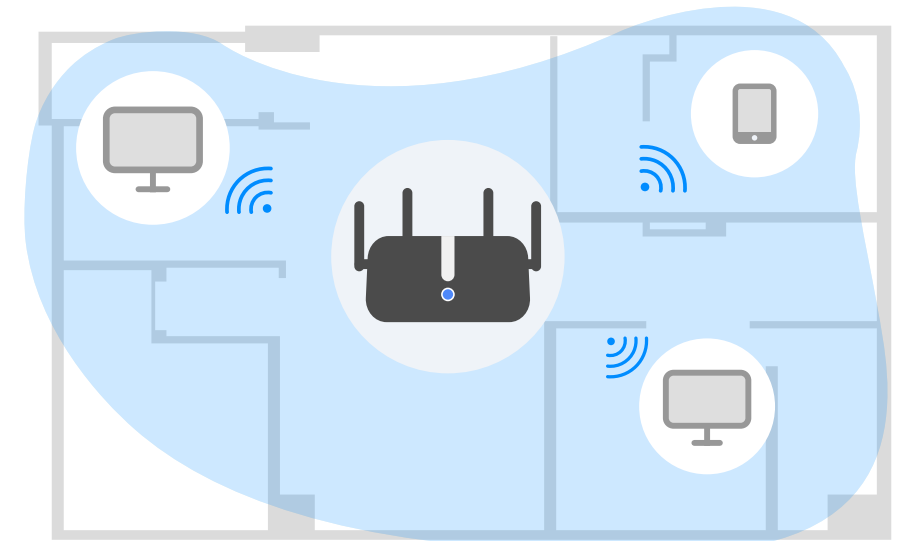

# AC2100

Dual Band Wi-Fi Router

-  Up to 2.1Gbps Wi-Fi Speed
-  Powerful Dual-Core Processor
-  VPN Server and VPN Client Support
-  Enhanced Whole Home Coverage

[Datasheet](#)

1733 Mbps (5 GHz)

300 Mbps (2.4 GHz)

## Extensive Coverage

Beamforming, and four antennas combine to deliver focused reception to devices far away.