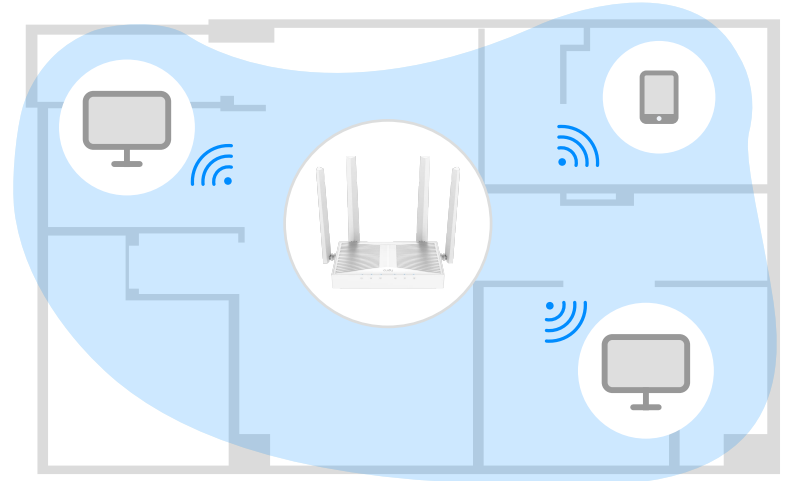

DL/UL MU-MIMO

DL/UL OFDMA

Without OFDMA

More Devices: Wi-Fi 6 uses OFDMA to improve capacity and efficiency of your network, so more devices can connect without slowing down your Wi-Fi.

Specifications

- 1.3 GHz Dual-Core Cortex-A53 Processor
- Extremely Fast AX3000 Wi-Fi 6 Technology
- 5× 10/100/1000Mbps Ethernet Ports
- 4× External High-Gain Antennas
- 20/40/80/160 MHz Bandwidth Supported
- OFDMA, Beamforming, and MU-MIMO
- IPv4/IPv6, TR069/TR098/TR181/TR111