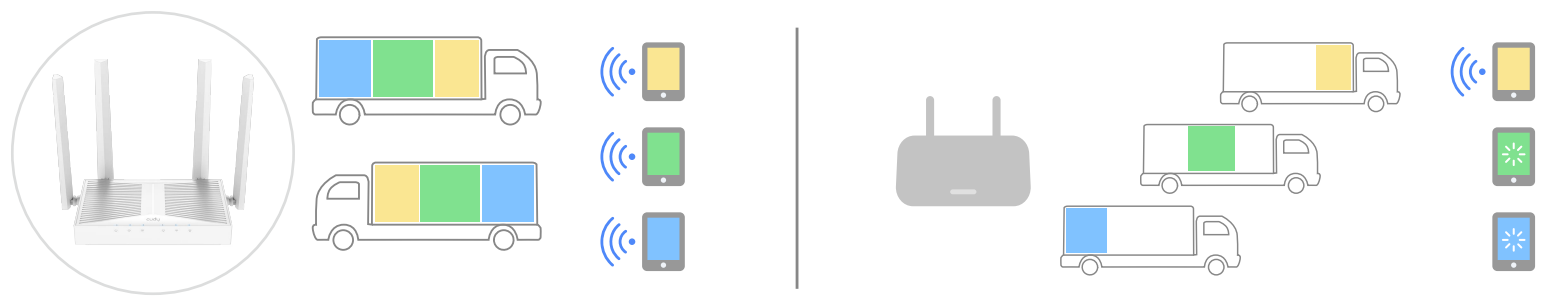

DL/UL MU-MIMO

DL/UL OFDMA

Without OFDMA

More Devices: Wi-Fi 6 uses OFDMA to improve capacity and efficiency of your network, so more devices can connect without slowing down your Wi-Fi.

Specifications

- 1.3 GHz Dual-Core Cortex-A53 Processor
- Extremely Fast AX3000 Wi-Fi 6 Technology
- 5× 10/100/1000Mbps Ethernet Ports
- 4× External High-Gain Antennas
- 20/40/80/160 MHz Bandwidth Supported
- OFDMA, Beamforming, and MU-MIMO
- IPv4/IPv6, TR069/TR098/TR181/TR111