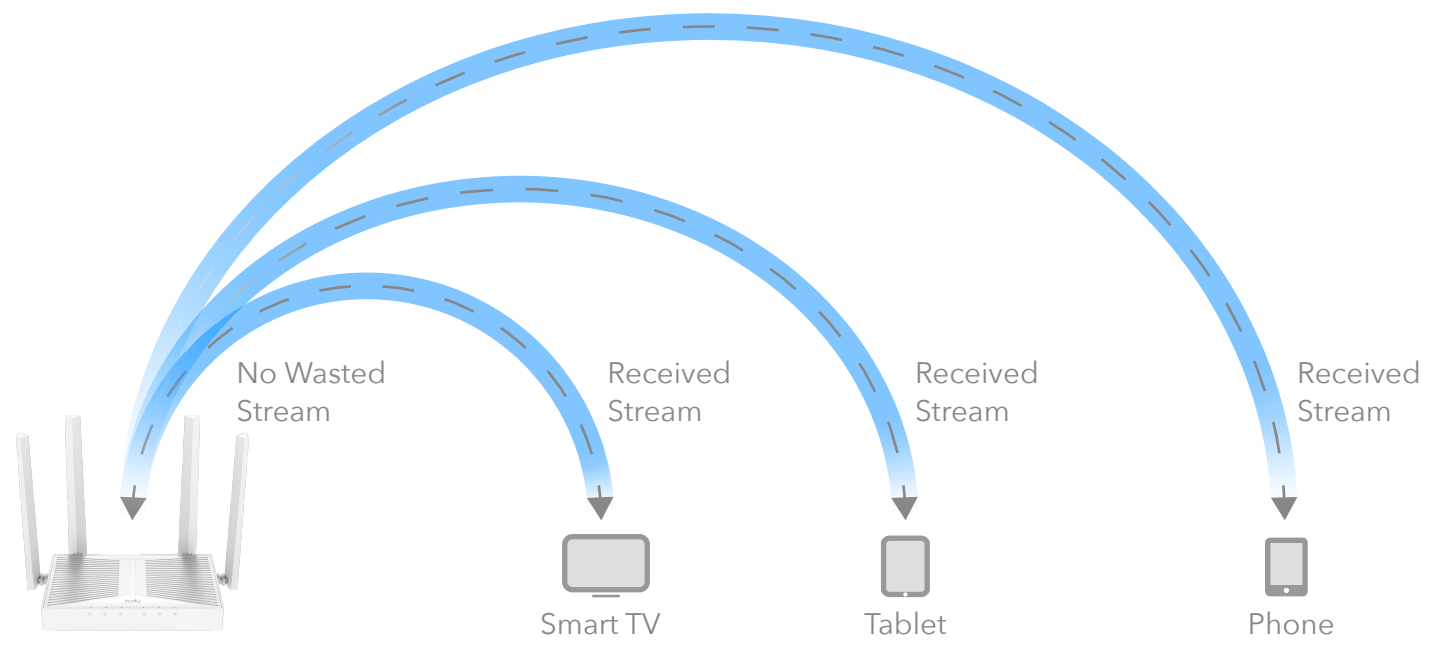

DL/UL MU-MIMO