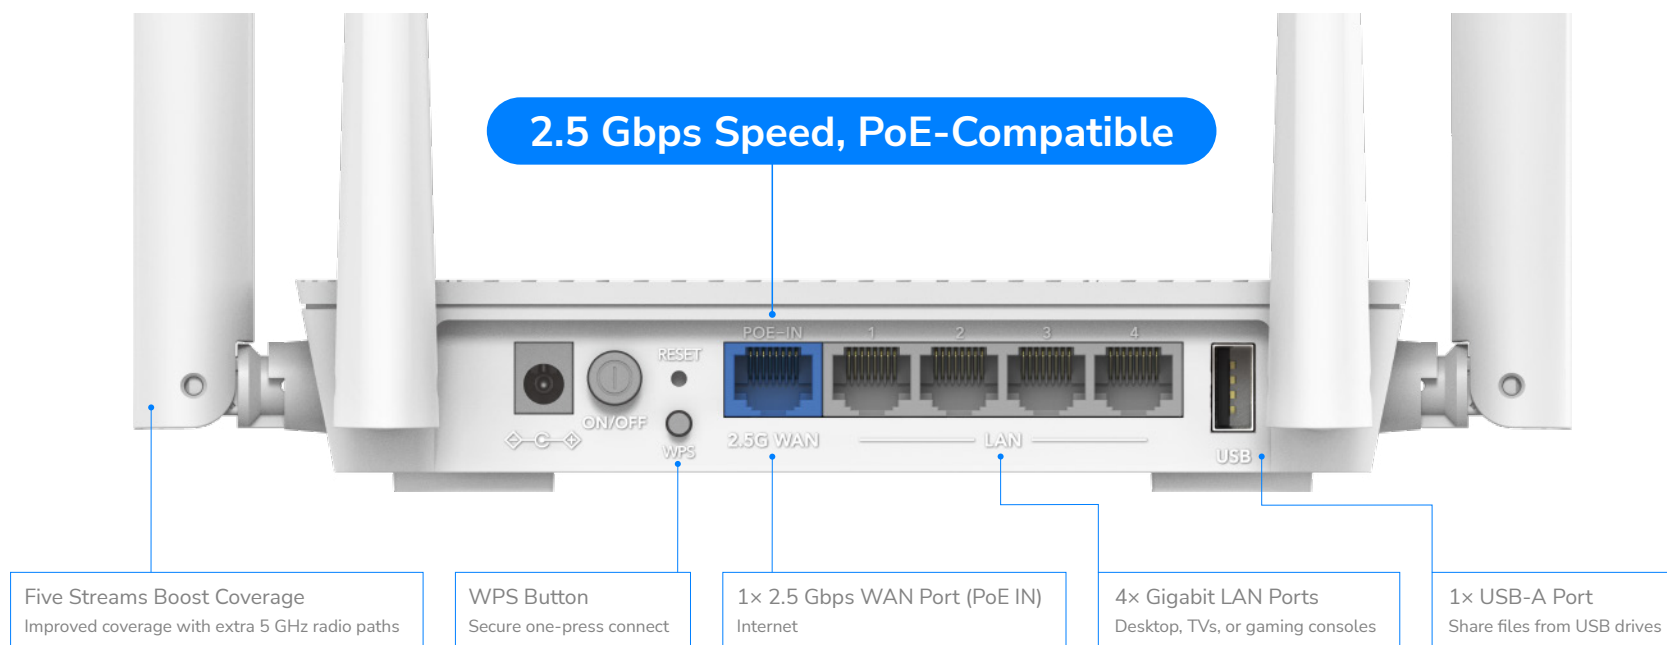

Model: WR3000P

AX3000 2.5G Mesh Wi-Fi 6 PoE Router

Super-Fast Wi-Fi Speed

Enjoy instant file downloads and responsive video playback with the top-notch 160 MHz bandwidth—the widest bandwidth in Wi-Fi 6 unleashes the full speed of the multi-Gig internet and mainstream client devices.