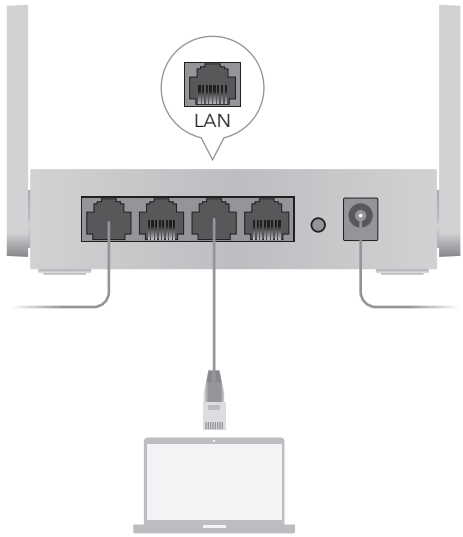

B. Wired

Turn off the Wi-Fi on your computer and connect it to the router's **LAN** port via an Ethernet cable.