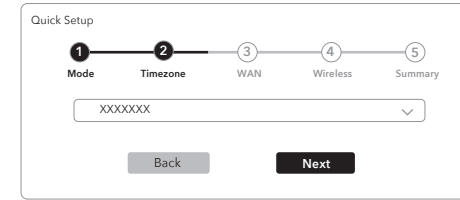

4 Open a browser and follow the pictures to set up the router.