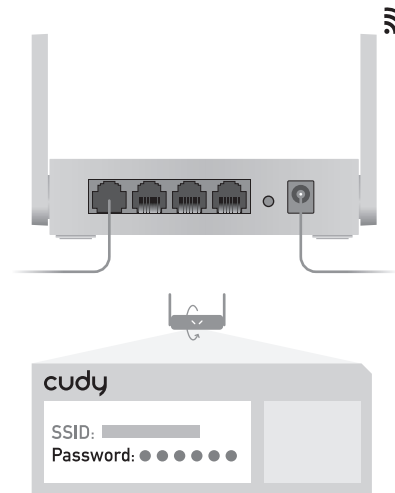

A. Wi-Fi

Connect your device to the router's Wi-Fi using the SSID (network name) and Password printed on the bottom of the router.