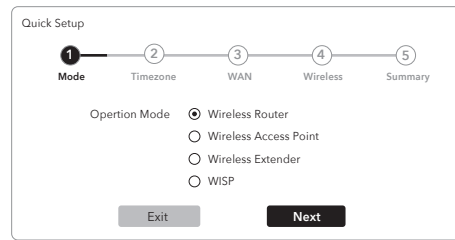

4 Open a browser and follow the pictures to set up the router.