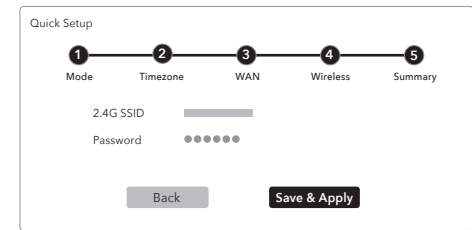

4 Open a browser and follow the pictures to set up the router.