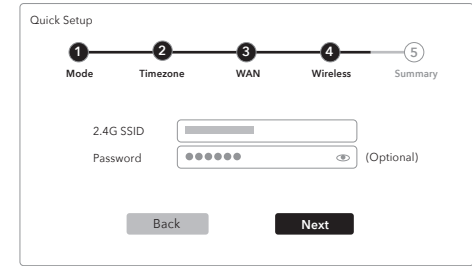

4 Open a browser and follow the pictures to set up the router.

Enjoy the internet!

EU Declaration of Conformity

1. English:

Cudy hereby declares that the device is in compliance with the essential requirements and other relevant provisions of directives 2014/53/EU, 2009/125/EC and 2011/65/EU.
The original EU declaration of conformity can be found at <http://www.cudy.com/ce>.

2. Deutsch:

Cudy erklärt hiermit, dass das Gerät den grundlegenden Anforderungen und anderen relevanten Bestimmungen der Richtlinien 2014/53/EU, 2009/125/EG und 2011/65/EU entspricht.
Die originale EU-Konformitätserklärung finden Sie unter <http://www.cudy.com/ce>.

3. Español:

Cudy declara por la presente que el dispositivo cumple con los requisitos esenciales y otras disposiciones relevantes de las directivas 2014/53/EU, 2009/125/EC y 2011/65/EU.
La declaración de conformidad de la UE original se puede encontrar en <http://www.cudy.com/ce>.

4. Italiano:

Cudy dichiara che il dispositivo è conforme ai requisiti essenziali e ad altre disposizioni pertinenti delle direttive 2014/53/UE, 2009/125/CE e 2011/65/UE.
La dichiarazione di conformità UE originale è disponibile all'indirizzo <http://www.cudy.com/ce>.

5. Français:

Cudy déclare par la présente que l'appareil est conforme aux exigences essentielles et aux autres dispositions pertinentes des directives 2014/53/UE, 2009/125/CE et 2011/65/UE.
La déclaration de conformité UE originale est disponible sur <http://www.cudy.com/ce>.

6. Ελληνικό:

Η Cudy δηλώνει με το παρόν ότι η συσκευή συμμορφώνεται με τις βασικές απαιτήσεις και άλλες σχετικές διατάξεις των οδηγιών 2014/53/ΕΕ, 2009/125/ΕΚ και 2011/65/ΕΕ.
Η αρχική δήλωση συμμόρφωσης ΕΕ βρίσκεται στη διεύθυνση <http://www.cudy.com/ce>.

7. Nederlands:

Cudy verklaart hierbij dat het apparaat in overeenstemming is met de essentiële vereisten en andere relevante bepalingen van de richtlijnen 2014/53/EU, 2009/125/EG en 2011/65/EU.
De originele EU-conformiteitsverklaring is te vinden op <http://www.cudy.com/ce>.

8. Português:

A Cudy declara que o dispositivo está em conformidade com os requisitos essenciais e outras disposições relevantes das diretivas 2014/53/UE, 2009/125/EC e 2011/65/UE.
A declaração de conformidade original da UE pode ser encontrada em <http://www.cudy.com/ce>.

9. Polski:

Cudy oświadcza niniejszym, że urządzenie jest zgodne z zasadniczymi wymaganiami i innymi stosownymi postanowieniami dyrektyw 2014/53/UE, 2009/125/WE i 2011/65/UE.
Oryginalną deklarację zgodności UE można znaleźć na stronie <http://www.cudy.com/ce>.

10. Türkçe:

Cudy, cihazın 2014/53/EU, 2009/125/EC ve 2011/65/EU direktiflerinin temel gereksinimlerine ve diğer ilgili hükümlerine uygun olduğunu beyan eder.
Orijinal AB uyumluluk beyanı <http://www.cudy.com/ce> adresinde bulunabilir.

11. Norsk: