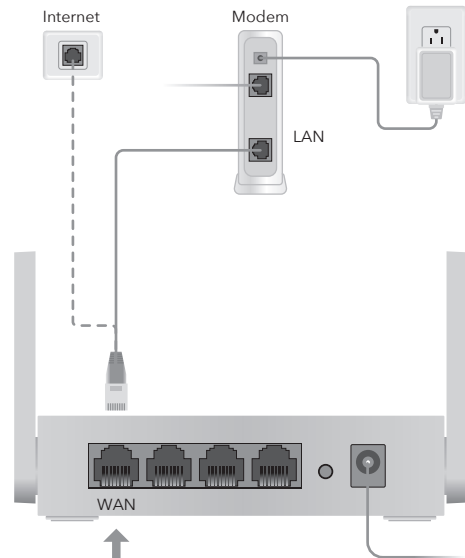

**1** Connect the power adapter to the router and wait for the Power system indicator light to turn solid on.

**2** Connect the router's WAN port to DSL/Cable Modem or the Ethernet wall outlet.

**3** Connect the router via A or B method.