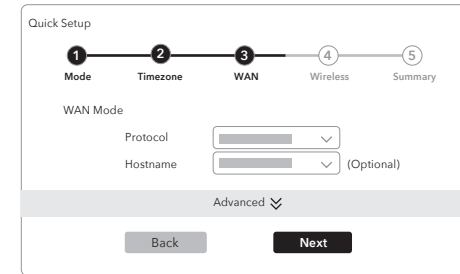

4 Open a browser and follow the pictures to set up the router.

Enjoy the internet!

EU Declaration of Conformity

1. English:

Cudy hereby declares that the device is in compliance with the essential requirements and other relevant provisions of directives 2014/53/EU, 2009/125/EC and 2011/65/EU.
The original EU declaration of conformity can be found at <http://www.cudy.com/ce>.

2. Deutsch:

Cudy erklärt hiermit, dass das Gerät den grundlegenden Anforderungen und anderen relevanten Bestimmungen der Richtlinien 2014/53/EU, 2009/125/EG und 2011/65/EU entspricht.
Die originale EU-Konformitätserklärung finden Sie unter <http://www.cudy.com/ce>.

3. Español:

Cudy declara por la presente que el dispositivo cumple con los requisitos esenciales y otras disposiciones relevantes de las directivas 2014/53/EU, 2009/125/EC y 2011/65/EU.
La declaración de conformidad de la UE original se puede encontrar en <http://www.cudy.com/ce>.

4. Italiano:

Cudy dichiara che il dispositivo è conforme ai requisiti essenziali e ad altre disposizioni pertinenti delle direttive 2014/53/UE, 2009/125/CE e 2011/65/UE.
La dichiarazione di conformità UE originale è disponibile all'indirizzo <http://www.cudy.com/ce>.

5. Français:

Cudy déclare par la présente que l'appareil est conforme aux exigences essentielles et aux autres dispositions pertinentes des directives 2014/53/UE, 2009/125/CE et 2011/65/UE.
La déclaration de conformité UE originale est disponible sur <http://www.cudy.com/ce>.

6. Ελληνικό:

Η Cudy δηλώνει με το παρόν ότι η συσκευή συμμορφώνεται με τις βασικές απαιτήσεις και άλλες σχετικές διατάξεις των οδηγιών 2014/53/ΕΕ, 2009/125/ΕΚ και 2011/65/ΕΕ.
Η αρχική δήλωση συμμόρφωσης ΕΕ βρίσκεται στη διεύθυνση <http://www.cudy.com/ce>.

7. Nederlands:

Cudy verklaart hierbij dat het apparaat in overeenstemming is met de essentiële vereisten en andere relevante bepalingen van de richtlijnen 2014/53/EU, 2009/125/EG en 2011/65/EU.
De originele EU-conformiteitsverklaring is te vinden op <http://www.cudy.com/ce>.

8. Português:

A Cudy declara que o dispositivo está em conformidade com os requisitos essenciais e outras disposições relevantes das diretivas 2014/53/UE, 2009/125/EC e 2011/65/UE.
A declaração de conformidade original da UE pode ser encontrada em <http://www.cudy.com/ce>.

9. Polski:

Cudy oświadcza niniejszym, że urządzenie jest zgodne z zasadniczymi wymaganiami i innymi stosownymi postanowieniami dyrektyw 2014/53/UE, 2009/125/WE i 2011/65/UE.
Oryginalną deklarację zgodności UE można znaleźć na stronie <http://www.cudy.com/ce>.

10. Türkçe:

Cudy, cihazın 2014/53/EU, 2009/125/EC ve 2011/65/EU direktiflerinin temel gereksinimlerine ve diğer ilgili hükümlerine uygun olduğunu beyan eder.
Orijinal AB uyumluluk beyanı <http://www.cudy.com/ce> adresinde bulunabilir.

11. Norsk: