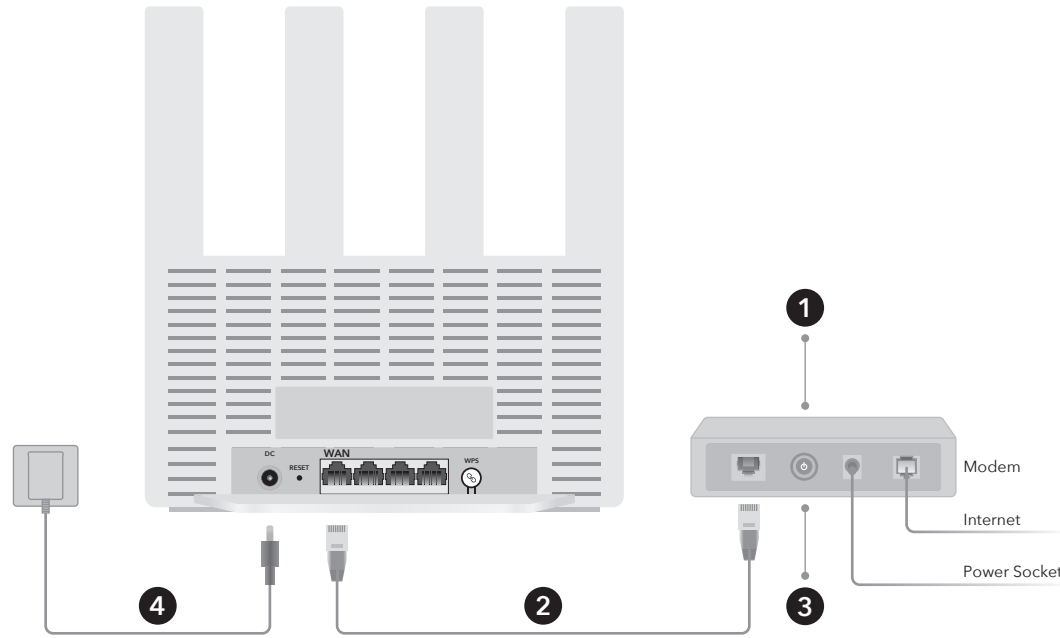

Quick Installation Guide

NEED TECH HELP?

- www.cudy.com/qr_vg_wr
- www.cudy.com
- support@cudy.com
- www.cudy.com/download

810600368

1 Turn off the modem, and remove the battery if it has one.

2 Connect Cudy's **WAN** port to your ISP modem.

3 Turn on the modem and then wait about 2 minutes for it to restart.

4 Connect the power adapter to the router. Then wait for about 2-3 minutes until the five LEDs turn solid on, indicating successful hardware connection.