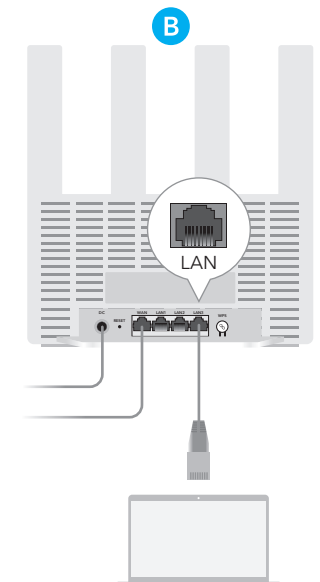

5 Connect the router via **A** or **B** method.

A Wi-Fi: Connect your device to the router's Wi-Fi using the SSID (network name) and Password printed on the bottom of the router.

Go to step **6** and continue.

B Wired: Turn off the Wi-Fi on your computer and connect it to the router's **LAN** port via an Ethernet cable.

6 Launch a web browser, and enter <http://cudy.net/> or <http://192.168.10.1/> in the address bar. Create an administrator password to log in.