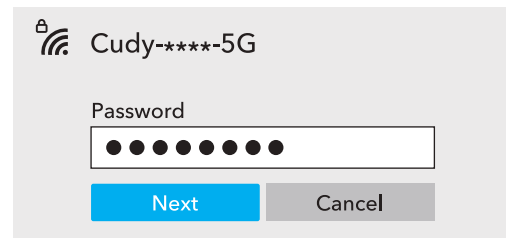

A Wi-Fi: Connect your device to the router's Wi-Fi using the SSID (network name) and Password printed on the bottom of the router.