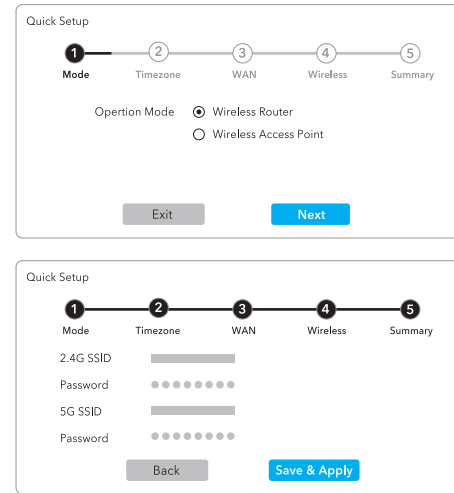

7 Then window below will pop up, please follow the step-by-step instructions to set up the internet connection.