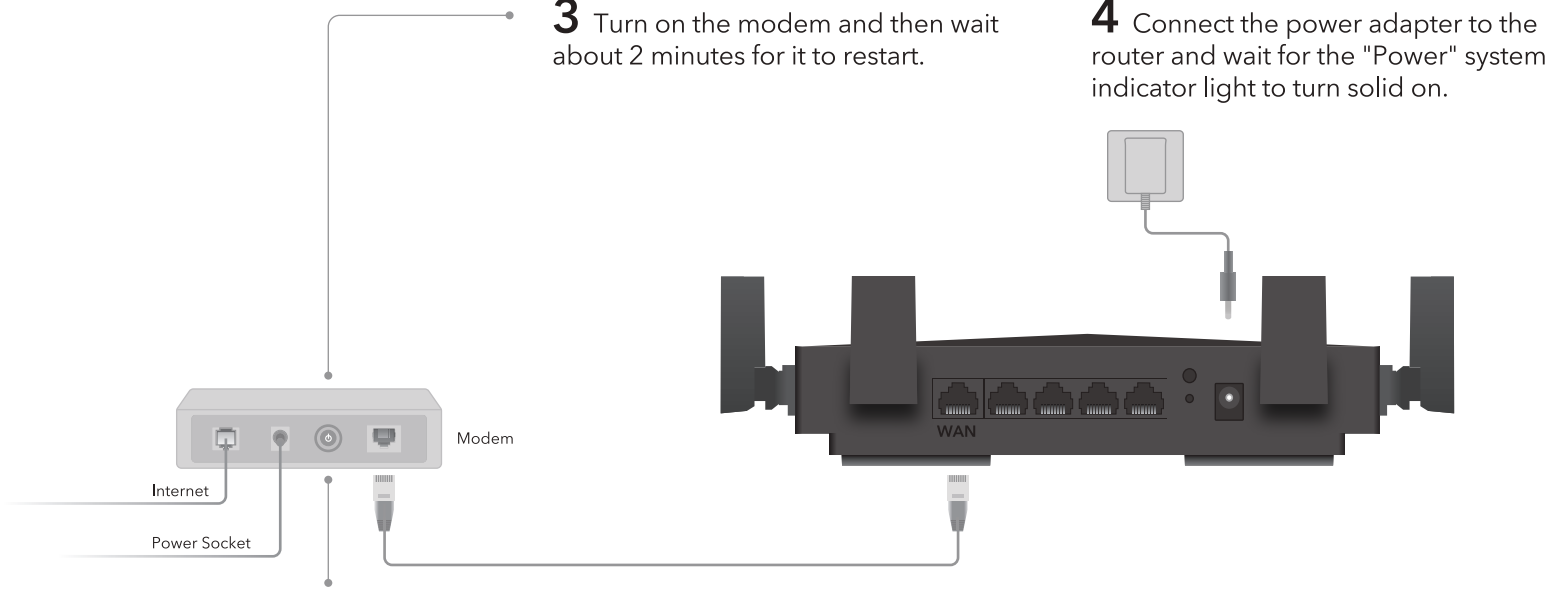

Quick Installation Guide

NEED TECH HELP?

- www.cudy.com/qr_vg_wr
- www.cudy.com
- support@cudy.com
- www.cudy.com/download

810600348

3 Turn on the modem and then wait about 2 minutes for it to restart.

4 Connect the power adapter to the router and wait for the "Power" system indicator light to turn solid on.

1 Turn off the modem, and remove the battery if it has one.

2 Connect Cudy's **WAN** port to your ISP modem.

5 Connect the router via **A** or **B** method.

A Wi-Fi: Connect your device to the router's Wi-Fi using the SSID (network name) and Password printed on the bottom of the router.