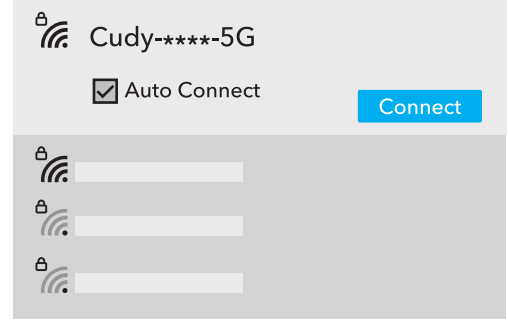

A Wi-Fi: Connect your device to the router's Wi-Fi using the SSID (network name) and Password printed on the bottom of the router.