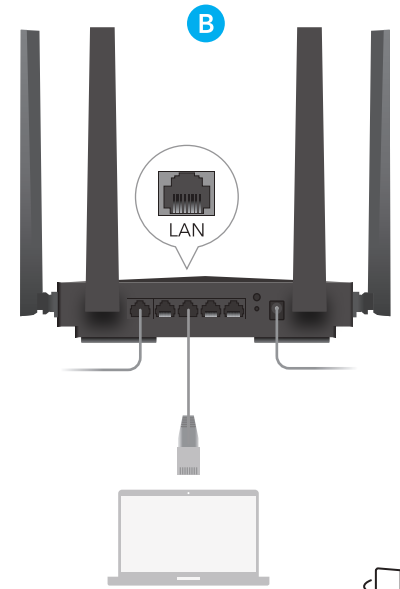

Go to step 6 and continue.

B Wired: Turn off the Wi-Fi on your computer and connect it to the router's **LAN** port via an Ethernet cable.