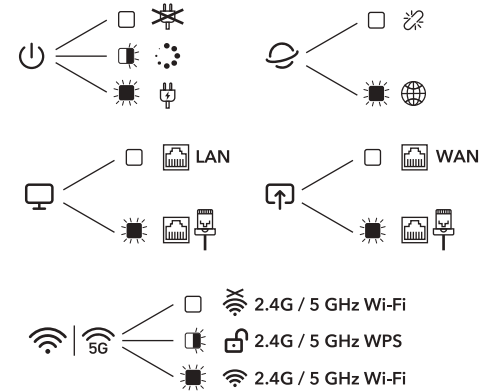

LED

Scan the QR Code to download the Cudy App

EU Declaration of Conformity

1. English:

2. Deutsch:

3. Español:

Por la presente, Cudy declara que el dispositivo cumple los requisitos esenciales y otras disposiciones pertinentes de la directiva 2014/53/UE, la directiva 2011/65/UE, la directiva (UE) 2015/863.
La declaración de conformidad original de la UE se puede encontrar en <http://www.cudy.com/ce>.

4. Italiano:

Cudy dichiara che il dispositivo è conforme ai requisiti essenziali e alle altre disposizioni pertinenti della direttiva 2014/53/UE, della direttiva 2011/65/UE e della direttiva (UE) 2015/863.
La dichiarazione di conformità originale dell'UE è disponibile all'indirizzo <http://www.cudy.com/ce>.

5. Français:

6.Ελληνικά:

Η Cudy δηλώνει ότι η συσκευή συμμορφώνεται με τις βασικές απαιτήσεις και άλλες σχετικές διατάξεις της οδηγίας 2014/53/ΕΕ, της οδηγίας 2011/65/ΕΕ, της οδηγίας (ΕΕ) 2015/863.
Η αρχική δήλωση συμμόρφωσης ΕΕ βρίσκεται στη διεύθυνση <http://www.cudy.com/ce>.

7. Dutch:

8. Português:

Cudy declara que o dispositivo está em conformidade com os requisitos essenciais e outras disposições relevantes da Diretiva 2014/53/UE, diretiva 2011/65/UE, diretiva (UE) 2015/863.
A declaração original de conformidade da UE pode ser encontrada em <http://www.cudy.com/ce>.

9. Polski:

Cudy niniejszym oświadcza, że wyrób jest zgodny z zasadniczymi wymaganiami i innymi odpowiednimi przepisami dyrektywy 2014/53/UE, dyrektywy 2011/65/UE, dyrektywy (UE) 2015/863.
Originalną deklarację zgodności UE można znaleźć na stronie <http://www.cudy.com/ce>.

10. Türkçe:

11. Norsk:

Cudy erklærer herved at enheten er i samsvar med de grunnleggende kravene og andre relevante bestemmelser i direktiv 2014/53/EU, direktiv 2011/65/EU, direktiv (EU) 2015/863.
Den opprinnelige EU-samsvarserklæringen finner du på <http://www.cudy.com/ce>.

12. Dansk:

13. Suomen Kieli:

Cudy vakuuttaa täten, että laite on direktiivin 2014/53/EU, direktiivin 2011/65/EU ja direktiivin (EU) 2015/863 olennaisten vaatimusten ja muiden asiaankuuluvien säännösten mukainen.
Alkuperäinen EU-vaatimustenmukaisuusvakuutus löytyy osoitteesta <http://www.cudy.com/ce>.

14. Svenska:

15. Čeština:

16. Slovenčina:

Cudy týmto vyhlasuje, že zariadenie je v súlade so základnými požiadavkami a ďalšími príslušnými ustanoveniami smernice 2014/53/EÚ, smernice 2011/65/EÚ a smernice (EÚ) 2015/863.
Originál EU vyhlásenia o zhode možno nájsť na adrese <http://www.cudy.com/ce>.

17. Hungarian language:

A Cudy ezúton kijelenti, hogy a készülék megfelel a 2014/53/EU irányelv, a 2011/65/EU irányelv és az (EU) 2015/863 irányelv alapvető követelményeinek és egyéb vonatkozó rendelkezésének.
Az eredeti EU-megfelelősségi nyilatkozat a következő címen érhető el <http://www.cudy.com/ce>.

18. limba română:

19. Български език: