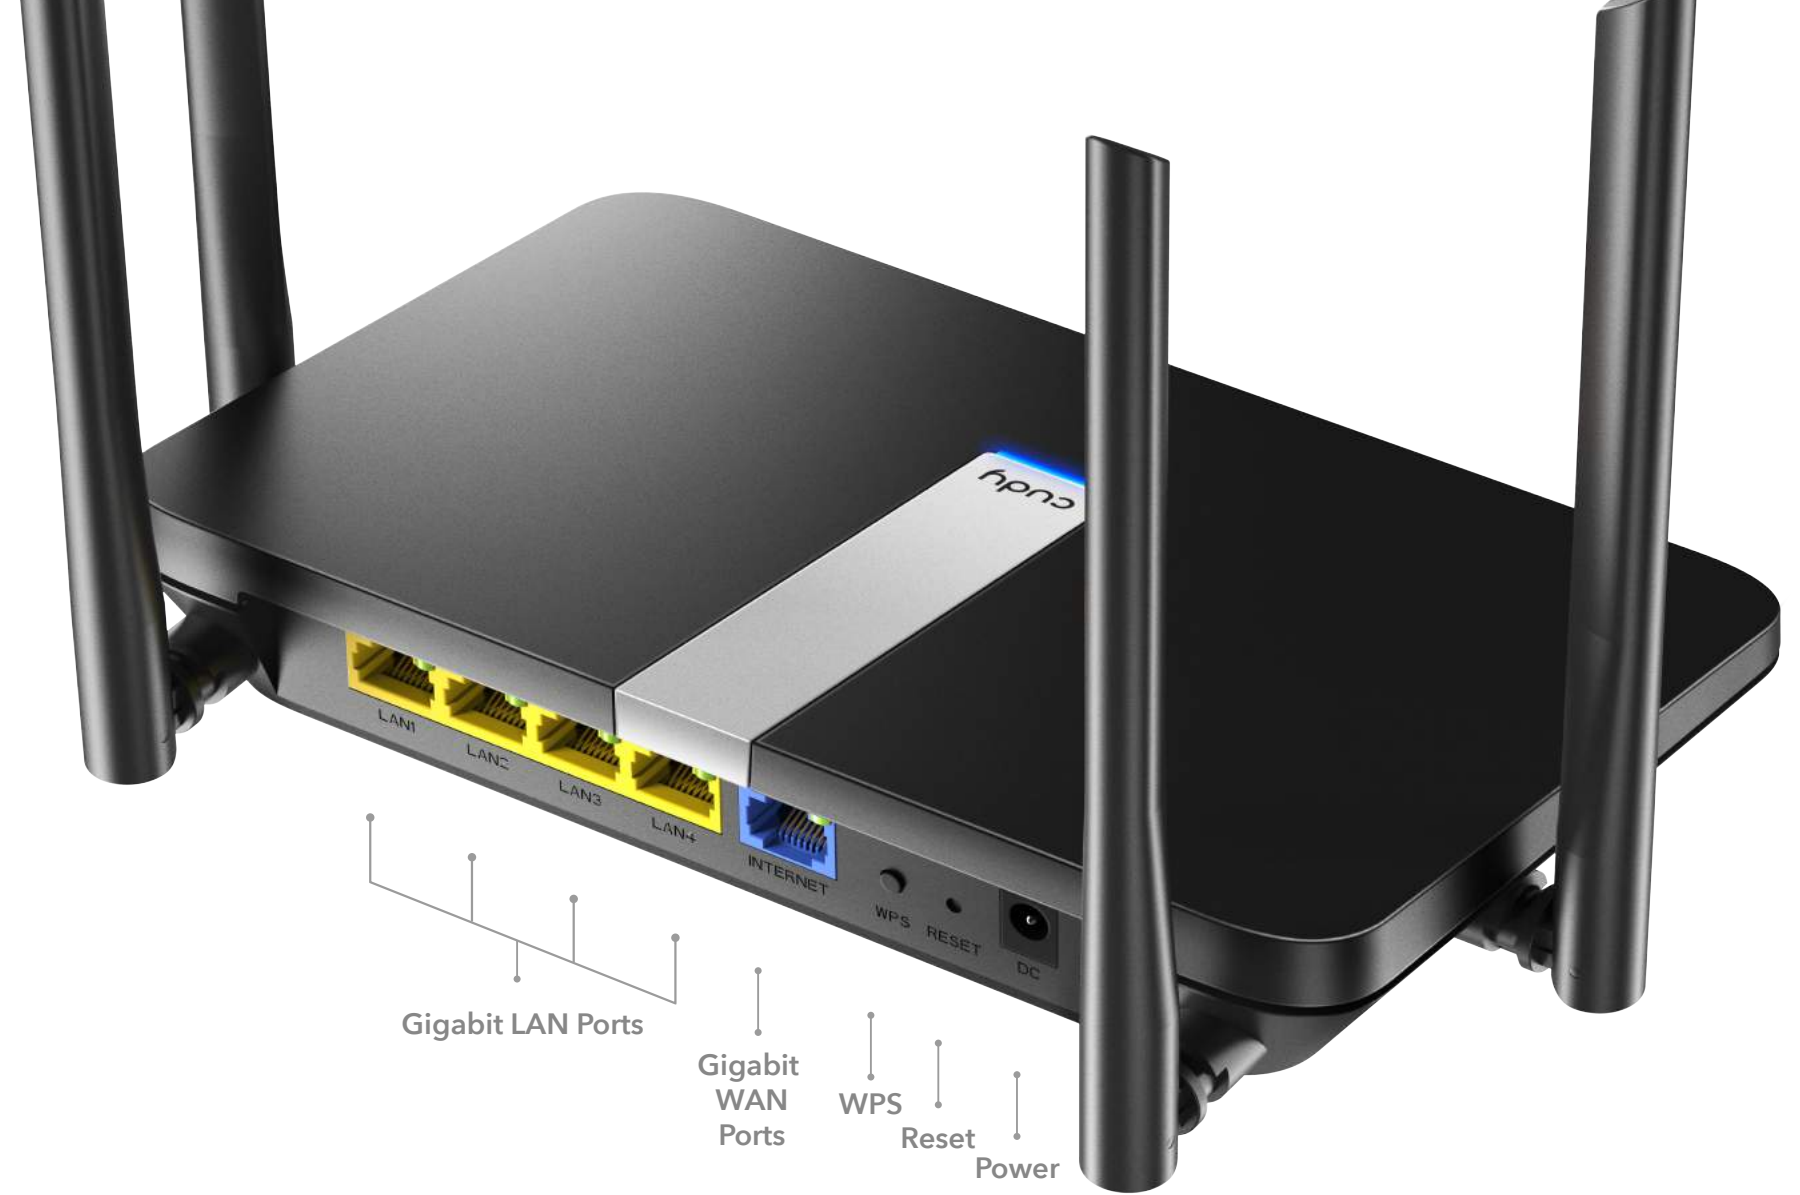

Model: X6

AX1800

4-Stream Dual Band Wi-Fi 6 Router

-  Up to 1.8Gbps Wi-Fi 6 Speed
-  Powerful Dual-Core Processor
-  VPN Server and VPN Client Support
-  Latest and cutting-edge WPA3 Security

Features

Extensive Coverage: Beamforming, and four antennas combine to deliver focused reception to devices far away.

Hardware

Powerful Dual-Core Processor

Powerful Dual-Core CPU ensures smooth 4K UHD streaming to Smart TVs, mobile devices and gaming consoles without buffering.

16MB Flash + 256MB DDR

16MB Flash + 256MB DDR

16MB flash design makes the router stable and reliable, ensuring the continuous operation of the system, and provides more space for the file system.

Built-in 256MB DDR makes the product run faster and provides more possibilities for function expansion.

4 x 5dBi High Gain Antennas

High gain antennas boost sensitivity of the router, create connections over greater distances, providing powerful penetration through walls.

5 x Gigabit Ports

Featured with 5 10/100/1000Mbps ports, greatly expands your network capacity, enabling instant large files transferring.