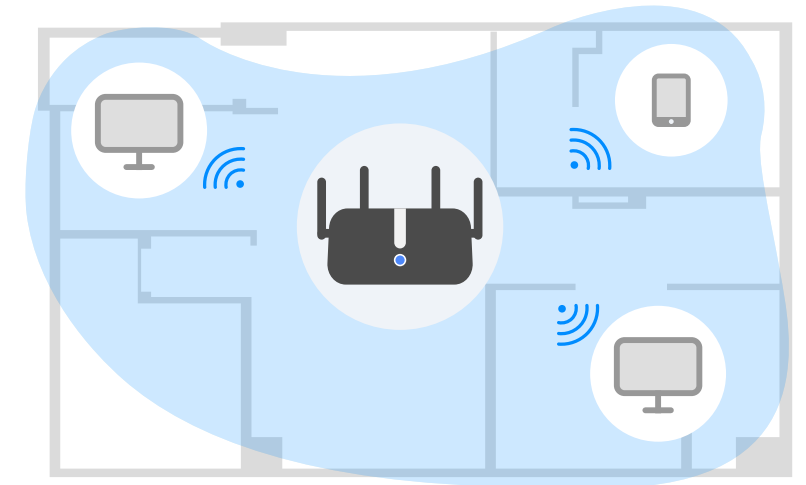

Model: X6

AX1800

4-Stream Dual Band Wi-Fi 6 Router

-  Up to 1.8Gbps Wi-Fi 6 Speed
-  Powerful Dual-Core Processor
-  VPN Server and VPN Client Support
-  Latest and cutting-edge WPA3 Security

Features

Extensive Coverage: Beamforming, and four antennas combine to deliver focused reception to devices far away.

Up to 1.8Gbps Wi-Fi 6 Speed: Enjoy smooth streaming, downloading, and gaming with extremely fast Wi-Fi 6 Speed.

More Devices: Wi-Fi 6 uses OFDMA to improve capacity and efficiency of your network, so more devices can connect without slowing down your Wi-Fi.

Hardware

Powerful Dual-Core Processor

Powerful Dual-Core CPU ensures smooth 4K UHD streaming to Smart TVs, mobile devices and gaming consoles without buffering.

16MB Flash + 256MB DDR

16MB Flash + 256MB DDR

4 x 5dBi High Gain Antennas

High gain antennas boost sensitivity of the router, create connections over greater distances, providing powerful penetration through walls.

5 x Gigabit Ports

Featured with 5 10/100/1000Mbps ports, greatly expands your network capacity, enabling instant large files transferring.